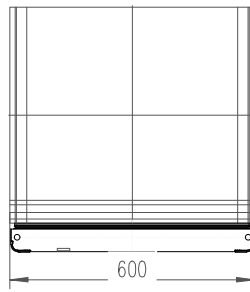

SHOP DRAWING

TOP VIEW

Sofia Ref. LLC

Sales@sofiaref.com