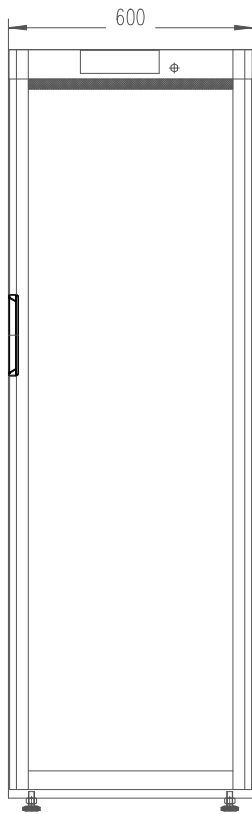

WINE COOLER DUAL ZONE

SOFWCD-110

Details

- Dual zone temperature range for white and red wine
- Digital temperature control and display
- Comes with 10 removable 390x472 mm white oak wooden shelves that holds up to 110 bottles
- LED lighting provides a clear view of the items displayed
- Low noise
- Lockable UV resistant double-glazed tempered glass door
- Stainless steel door frame

Specifications

Model	SOFWCD-110
Exterior Dimensions WxDxH (mm)	600x602.5x1860
Capacity	55+55 bottles
Temperature Range (°C)	TOP: +5~+18
	BOTTOM: +12~+22
Power (W)	126
Voltage Supply	220-240V
Frequency (Hz)	50/60
Cooling System	Ventilated
Current (A)	0.7
Environmental Temperature (°C)	32
Mode of Refrigeration	Built-in
Refrigerant Type	R134a
Refrigerant Amount (g)	180
Packing Dimensions (mm)	680x650x2030
Net Weight (kg)	92.5
Packing Weight (kg)	108

SHOP DRAWING

FRONT VIEW

TOP VIEW

SIDE VIEW

Sofia Ref. LLC

Sales@sofiaref.com