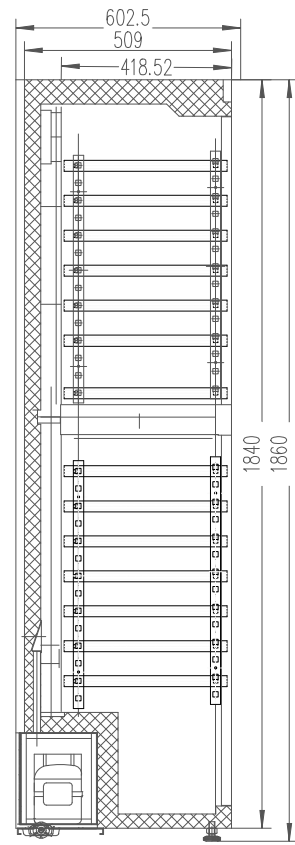

WINE COOLER DUAL ZONE

SOFWCD-110

Details

- Dual zone temperature range for white and red wine
- Digital temperature control and display
- Comes with 10 removable 390x472 mm white oak wooden shelves that holds up to 110 bottles
- LED lighting provides a clear view of the items displayed
- Low noise
- Lockable UV resistant double-glazed tempered glass door
- Stainless steel door frame

Specifications

Model	SOFWCD-110
Exterior Dimensions WxDxH (mm)	600x602.5x1860
Capacity	55+55 bottles
Temperature Range (°C)	TOP: +5~+18
	BOTTOM: +12~+22
Power (W)	126
Voltage Supply	220-240V
Frequency (Hz)	50/60
Cooling System	Ventilated
Current (A)	0.7
Environmental Temperature (°C)	32
Mode of Refrigeration	Built-in
Refrigerant Type	R134a
Refrigerant Amount (g)	180
Packing Dimensions (mm)	680x650x2030
Net Weight (kg)	92.5
Packing Weight (kg)	108

SHOP DRAWING

FRONT VIEW

TOP VIEW

SIDE VIEW

Sofia Ref. LLC

Sales@sofiaref.com