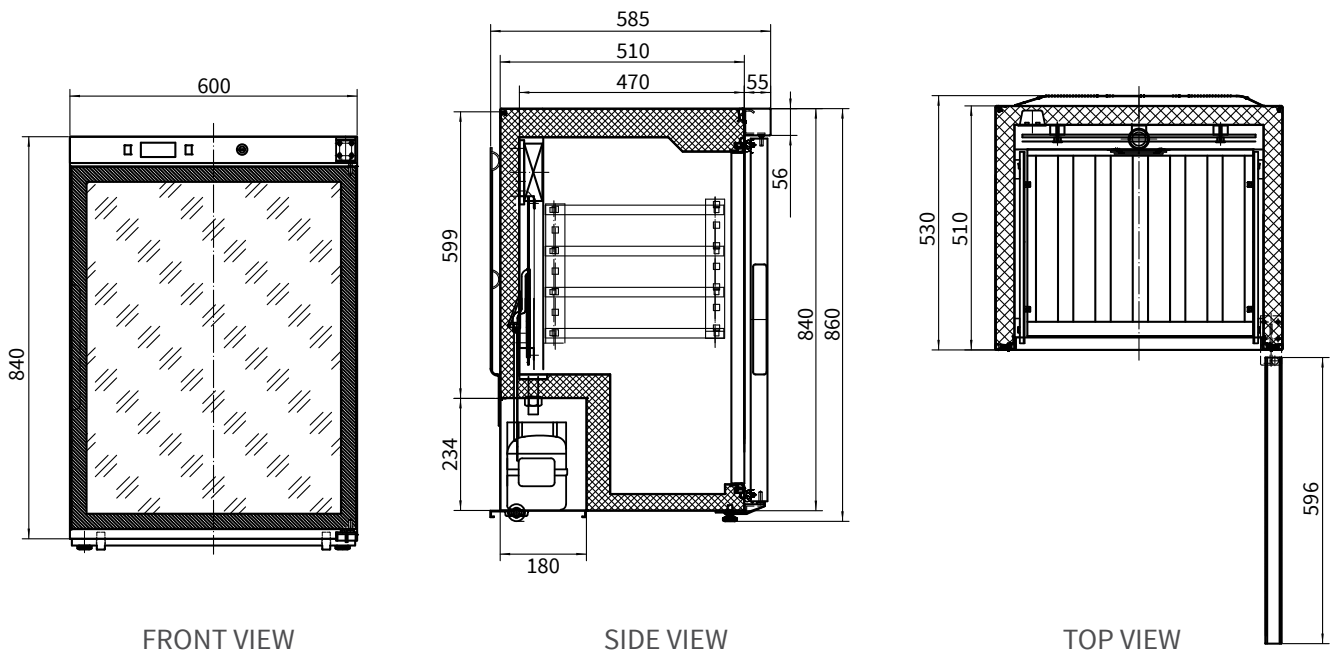

SHOP DRAWING

Sofia Ref. LLC

Sales@sofiaref.com