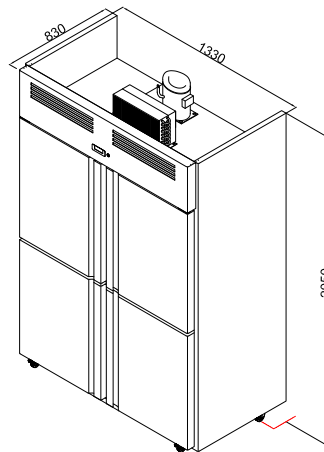

FOUR DOOR UPRIGHT CHILLER COREUP-1200

Details

- Grade 304 stainless steel interior and exterior
- Ventilated cooling system
- Free-welding process
- Removable door gasket
- Heavy duty brake and swivel castors
- 6 PVC coated grid shelves included
- Integrated shelf guide
- Fits 1 x 2/1 GN container on each shelf (GN excluded)

Specifications

Model	Exterior Dimensions WxDxH (mm)	Capacity in Litres	Power (W)	Voltage Supply	Frequency (Hz)	Temperature Range (°C)	Refrigerant	Mode of Refrigeration
COREUP-1200	1330x830x2050	1200	380	220~240V 1PH	50	0~+10	R290	Monoblock