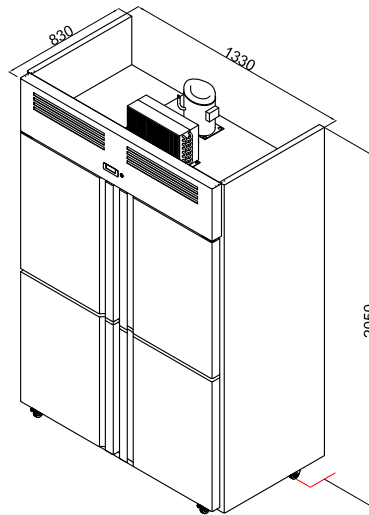

FOUR DOOR UPRIGHT CHILLER COREUP-1200

Details

- Grade 304 stainless steel interior and exterior
- Ventilated cooling system
- Removable gasket
- Free-welding process
- Heavy duty brake and swivel castors
- 6 PVC coated grid shelves included
- Integrated shelf guide
- Fits 1 x 2/1 GN container on each shelf (GN excluded)

Options

- Additional shelves

Specifications

Model	Exterior Dimensions WxDxH (mm)	Capacity in Litres	Power (W)	Voltage Supply	Frequency (Hz)	Temperature Range (°C)	Refrigerant	Mode of Refrigeration
COREUP-1200	1330x830x2050	1200	380	220~240V 1PH	50	0~-10	R290	Monoblock