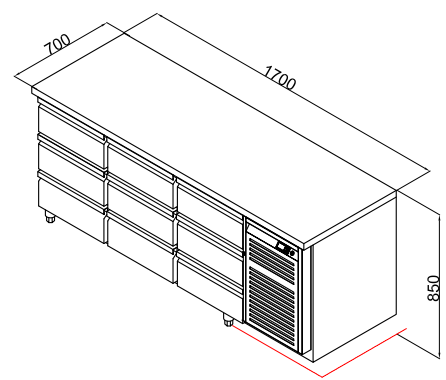

THREE DOOR UNDERCOUNTER CHILLER COREUC-170

COREUC-D2
2 drawer set

COREUC-D3
3 drawer set

Details

- Grade 304 stainless steel interior and exterior
- Ventilated cooling system
- Removable door gasket
- Free-welding process
- 3 PVC coated grid shelves included
- Integrated shelf guide
- Fits 1 x 1/1 GN container on each shelf (GN excluded)

Option

- Doors can be replaced with drawers

Specifications

Model	Exterior Dimensions WxDxH (mm)	Capacity in Litres	Power (W)	Voltage Supply	Frequency (Hz)	Temperature Range (°C)	Refrigerant	Mode of Refrigeration
COREUC-170	1700x700x850	480	250	220~240V I I PH	50	0~+10	R290	Monoblock