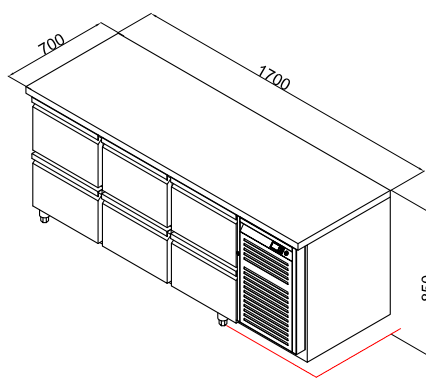

THREE DOOR UNDERCOUNTER CHILLER COREUC-170

COREUC-D2
2 drawer set

COREUC-D3
3 drawer set

Details

- Grade 304 stainless steel interior and exterior
- Ventilated cooling system
- Removable door gasket
- Free-welding process
- 3 PVC coated grid shelves included
- Integrated shelf guide
- Fits 1 x 1/1 GN container on each shelf (GN excluded)

Option

- Doors can be replaced with drawers

Specifications

Model	Exterior Dimensions WxDxH (mm)	Capacity in Litres	Power (W)	Voltage Supply	Frequency (Hz)	Temperature Range (°C)	Refrigerant	Mode of Refrigeration
COREUC-170	1700x700x850	480	250	220~240V I I PH	50	0~+10	R290	Monoblock