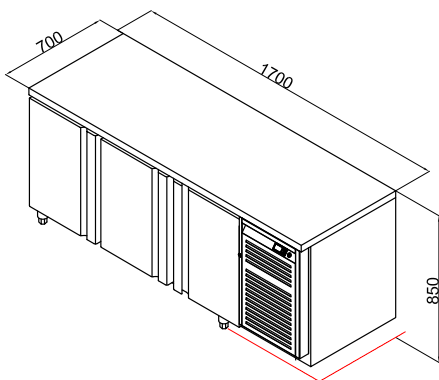

THREE DOOR UNDERCOUNTER CHILLER COREUC-170

COREUC-D2
2 drawer set

COREUC-D3
3 drawer set

Details

- Grade 304 stainless steel interior and exterior
- Ventilated cooling system
- Removable door gasket
- Free-welding process
- 3 PVC coated grid shelves included
- Integrated shelf guide
- Fits 1 x 1/1 GN container on each shelf (GN excluded)

Option

- Doors can be replaced with drawers

Specifications

Model	Exterior Dimensions WxDxH (mm)	Capacity in Litres	Power (W)	Voltage Supply	Frequency (Hz)	Temperature Range (°C)	Refrigerant	Mode of Refrigeration
COREUC-170	1700x700x850	480	250	220~240V I I PH	50	0~+10	R290	Monoblock