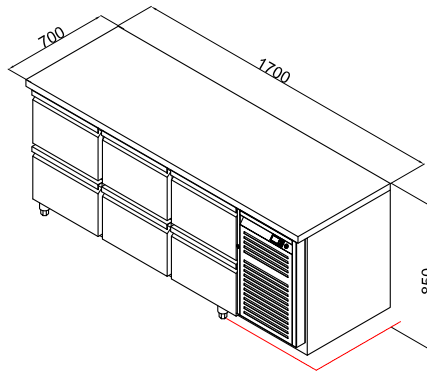

THREE DOOR UNDERCOUNTER CHILLER COREUC-170

COREUC-D2
2 drawer set

COREUC-D3
3 drawer set

Details

- Grade 304 stainless steel interior and exterior
- Ventilated cooling system
- Removable gasket
- Free-welding process
- 3 PVC coated grid shelves included
- Fits 1 x 1/1 GN container on each shelf (GN excluded)

Options

- Doors can be replaced with drawers
- Caster wheels
- Additional shelves and brackets

Specifications

Model	Exterior Dimensions WxDxH (mm)	Capacity in Litres	Power (W)	Voltage Supply	Frequency (Hz)	Temperature Range (°C)	Refrigerant	Mode of Refrigeration
COREUC-170	1700x700x850	480	250	220~240V 1PH	50	0~+10	R290	Monoblock