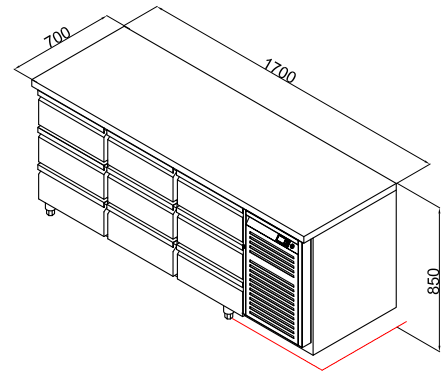

THREE DOOR UNDERCOUNTER CHILLER COREUC-170

COREUC-D2
2 drawer set

COREUC-D3
3 drawer set

Details

- Grade 304 stainless steel interior and exterior
- Ventilated cooling system
- Removable gasket
- Free-welding process
- 3 PVC coated grid shelves included
- Fits 1 x 1/1 GN container on each shelf (GN excluded)

Options

- Doors can be replaced with drawers
- Caster wheels
- Additional shelves and brackets

Specifications

Model	Exterior Dimensions WxDxH (mm)	Capacity in Litres	Power (W)	Voltage Supply	Frequency (Hz)	Temperature Range (°C)	Refrigerant	Mode of Refrigeration
COREUC-170	1700x700x850	480	250	220~240V 1PH	50	0~+10	R290	Monoblock