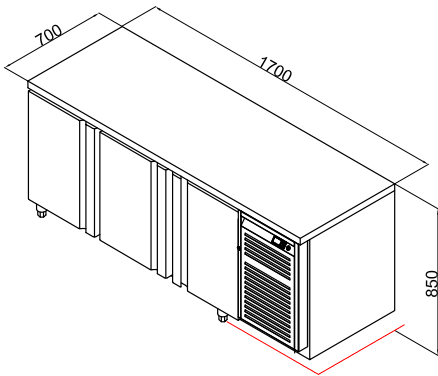

THREE DOOR UNDERCOUNTER CHILLER COREUC-170

COREUC-D2
2 drawer set

COREUC-D3
3 drawer set

Details

- Grade 304 stainless steel interior and exterior
- Ventilated cooling system
- Removable gasket
- Free-welding process
- 3 PVC coated grid shelves included
- Fits 1 x 1/1 GN container on each shelf (GN excluded)

Options

- Doors can be replaced with drawers
- Caster wheels
- Additional shelves and brackets

Specifications

Model	Exterior Dimensions WxDxH (mm)	Capacity in Litres	Power (W)	Voltage Supply	Frequency (Hz)	Temperature Range (°C)	Refrigerant	Mode of Refrigeration
COREUC-170	1700x700x850	480	250	220~240V 1PH	50	0~+10	R290	Monoblock