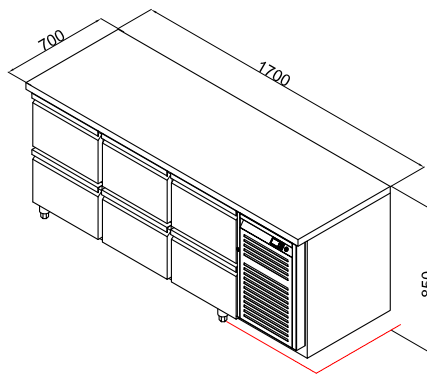

# THREE DOOR UNDERCOUNTER FREEZER COREUC-170 FE

COREUC-D2  
2 drawer set

COREUC-D3  
3 drawer set

## Details

- Grade 304 stainless steel interior and exterior
- Ventilated cooling system
- Removable door gasket
- Free-welding process
- 3 PVC coated grid shelves included
- Integrated shelf guide
- Fits 1 x 1/1 GN container on each shelf (GN excluded)

## Specifications

Model	Exterior Dimensions WxDxH (mm)	Capacity in Litres	Power (W)	Voltage Supply	Frequency (Hz)	Temperature Range (°C)	Refrigerant	Mode of Refrigeration
COREUC-170 FE	1700x700x850	480	428	220~240V   1PH	50	-18~-20	R290	Monoblock