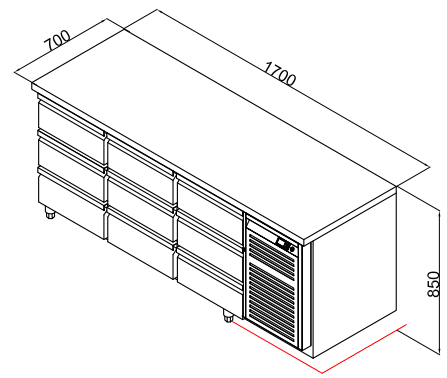

# THREE DOOR UNDERCOUNTER FREEZER COREUC-170 FE

COREUC-D2  
2 drawer set

COREUC-D3  
3 drawer set

## Details

- Grade 304 stainless steel interior and exterior
- Ventilated cooling system
- Removable door gasket
- Free-welding process
- 3 PVC coated grid shelves included
- Integrated shelf guide
- Fits 1 x 1/1 GN container on each shelf (GN excluded)

## Specifications

Model	Exterior Dimensions WxDxH (mm)	Capacity in Litres	Power (W)	Voltage Supply	Frequency (Hz)	Temperature Range (°C)	Refrigerant	Mode of Refrigeration
COREUC-170 FE	1700x700x850	480	428	220~240V   1PH	50	-18~-20	R290	Monoblock