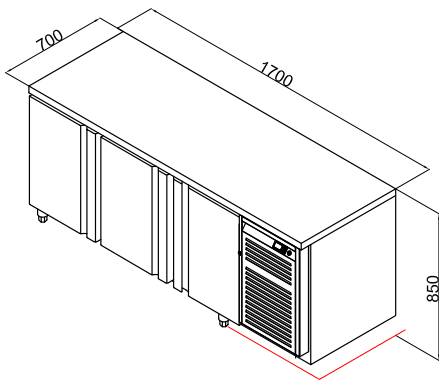

# THREE DOOR UNDERCOUNTER FREEZER COREUC-170 FE

COREUC-D2  
2 drawer set

COREUC-D3  
3 drawer set

## Details

- Grade 304 stainless steel interior and exterior
- Ventilated cooling system
- Removable door gasket
- Free-welding process
- 3 PVC coated grid shelves included
- Integrated shelf guide
- Fits 1 x 1/1 GN container on each shelf (GN excluded)

## Specifications

Model	Exterior Dimensions WxDxH (mm)	Capacity in Litres	Power (W)	Voltage Supply	Frequency (Hz)	Temperature Range (°C)	Refrigerant	Mode of Refrigeration
COREUC-170 FE	1700x700x850	480	428	220~240V   1PH	50	-18~-20	R290	Monoblock