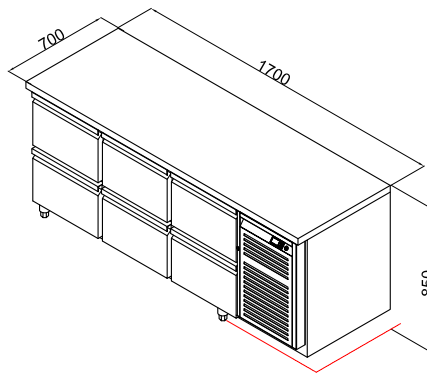

THREE DOOR UNDERCOUNTER FREEZER

COREUC-170 FE

COREUC-D2
2 drawer set

COREUC-D3
3 drawer set

Details

- Grade 304 stainless steel interior and exterior
- Ventilated cooling system
- Removable gasket
- Free-welding process
- 3 PVC coated grid shelves included
- Fits 1 x 1/1 GN container on each shelf (GN excluded)

Options

- Doors can be replaced with drawers
- Caster wheels
- Additional shelves and brackets

Specifications

Model	Exterior Dimensions WxDxH (mm)	Capacity in Litres	Power (W)	Voltage Supply	Frequency (Hz)	Temperature Range (°C)	Refrigerant	Mode of Refrigeration
COREUC-170 FE	1700x700x850	480	428	220~240V 1PH	50	-18~-20	R290	Monoblock