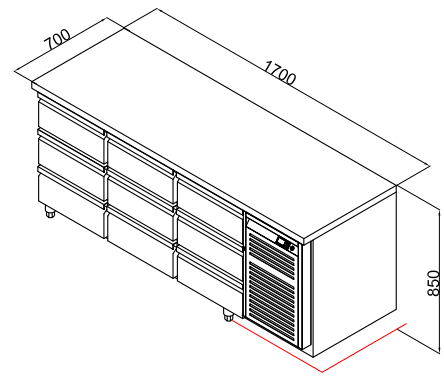

THREE DOOR UNDERCOUNTER FREEZER

COREUC-170 FE

COREUC-D2
2 drawer set

COREUC-D3
3 drawer set

Details

- Grade 304 stainless steel interior and exterior
- Ventilated cooling system
- Removable gasket
- Free-welding process
- 3 PVC coated grid shelves included
- Fits 1 x 1/1 GN container on each shelf (GN excluded)

Options

- Doors can be replaced with drawers
- Caster wheels
- Additional shelves and brackets

Specifications

Model	Exterior Dimensions WxDxH (mm)	Capacity in Litres	Power (W)	Voltage Supply	Frequency (Hz)	Temperature Range (°C)	Refrigerant	Mode of Refrigeration
COREUC-170 FE	1700x700x850	480	428	220~240V 1PH	50	-18~-20	R290	Monoblock