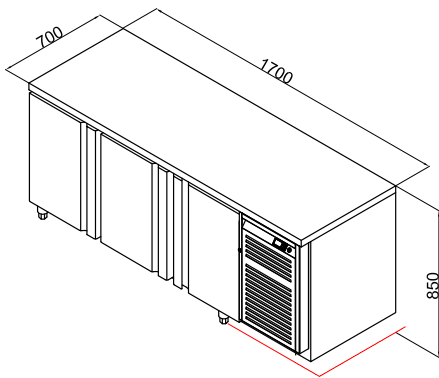

THREE DOOR UNDERCOUNTER FREEZER

COREUC-170 FE

COREUC-D2
2 drawer set

COREUC-D3
3 drawer set

Details

- Grade 304 stainless steel interior and exterior
- Ventilated cooling system
- Removable gasket
- Free-welding process
- 3 PVC coated grid shelves included
- Fits 1 x 1/1 GN container on each shelf (GN excluded)

Options

- Doors can be replaced with drawers
- Caster wheels
- Additional shelves and brackets

Specifications

Model	Exterior Dimensions WxDxH (mm)	Capacity in Litres	Power (W)	Voltage Supply	Frequency (Hz)	Temperature Range (°C)	Refrigerant	Mode of Refrigeration
COREUC-170 FE	1700x700x850	480	428	220~240V 1PH	50	-18~-20	R290	Monoblock