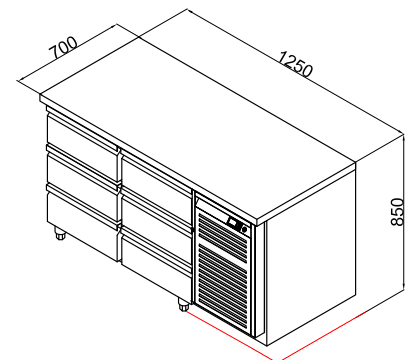

TWO DOOR UNDERCOUNTER CHILLER COREUC-125

COREUC-D2
2 drawer set

COREUC-D3
3 drawer set

Details

- Grade 304 stainless steel interior and exterior
- Ventilated cooling system
- Removable door gasket
- Free-welding process
- 2 PVC coated grid shelves included
- Integrated shelf guide
- Fits 1 x 1/1 GN container on each shelf (GN excluded)

Option

- Doors can be replaced with drawers

Specifications

Model	Exterior Dimensions WxDxH (mm)	Capacity in Litres	Power (W)	Voltage Supply	Frequency (Hz)	Temperature Range (°C)	Refrigerant	Mode of Refrigeration
COREUC-125	1250x700x850	280	220	220~240V I PH	50	0~+10	R290	Monoblock