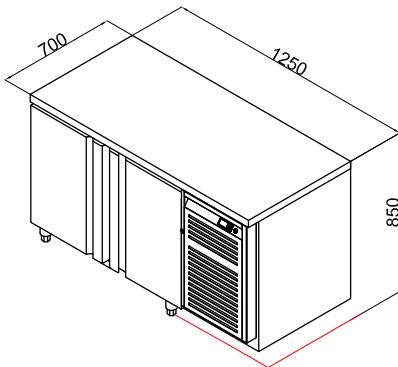

TWO DOOR UNDERCOUNTER CHILLER COREUC-125

COREUC-D2
2 drawer set

COREUC-D3
3 drawer set

Details

- Grade 304 stainless steel interior and exterior
- Ventilated cooling system
- Removable door gasket
- Free-welding process
- 2 PVC coated grid shelves included
- Integrated shelf guide
- Fits 1 x 1/1 GN container on each shelf (GN excluded)

Option

- Doors can be replaced with drawers

Specifications

Model	Exterior Dimensions WxDxH (mm)	Capacity in Litres	Power (W)	Voltage Supply	Frequency (Hz)	Temperature Range (°C)	Refrigerant	Mode of Refrigeration
COREUC-125	1250x700x850	280	220	220~240V I PH	50	0~+10	R290	Monoblock