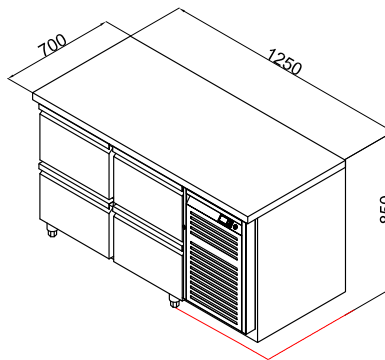

TWO DOOR UNDERCOUNTER CHILLER COREUC-125

COREUC-D2
2 drawer set

COREUC-D3
3 drawer set

Details

- Grade 304 stainless steel interior and exterior
- Ventilated cooling system
- Removable door gasket
- Free-welding process
- 2 PVC coated grid shelves included
- Integrated shelf guide
- Fits 1 x 1/1 GN container on each shelf (GN excluded)

Option

- Doors can be replaced with drawers

Specifications

Model	Exterior Dimensions WxDxH (mm)	Capacity in Litres	Power (W)	Voltage Supply	Frequency (Hz)	Temperature Range (°C)	Refrigerant	Mode of Refrigeration
COREUC-125	1250x700x850	280	220	220~240V I PH	50	0~+10	R290	Monoblock