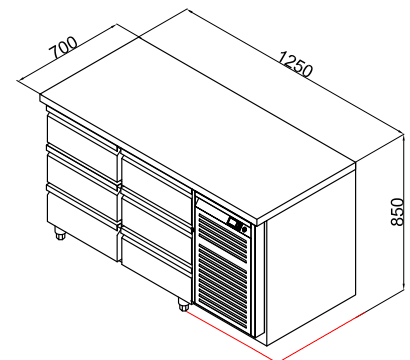

TWO DOOR UNDERCOUNTER FREEZER COREUC-125 FE

COREUC-D2
2 drawer set

COREUC-D3
3 drawer set

Details

- Grade 304 stainless steel interior and exterior
- Ventilated cooling system
- Removable door gasket
- Free-welding process
- 2 PVC coated grid shelves included
- Integrated shelf guide
- Fits 1 x 1/1 GN container on each shelf (GN excluded)

Option

- Doors can be replaced with drawers

Specifications

Model	Exterior Dimensions WxDxH (mm)	Capacity in Litres	Power (W)	Voltage Supply	Frequency (Hz)	Temperature Range (°C)	Refrigerant	Mode of Refrigeration
COREUC-125 FE	1250x700x850	280	410	220~240V 1PH	50	-18~-20	R290	Monoblock