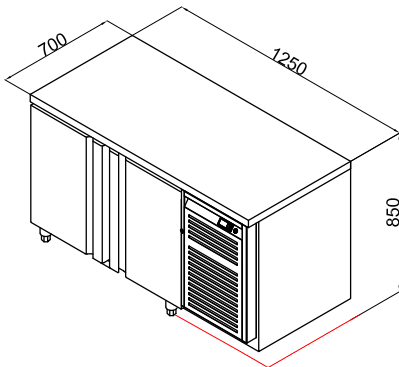

TWO DOOR UNDERCOUNTER FREEZER COREUC-125 FE

COREUC-D2
2 drawer set

COREUC-D3
3 drawer set

Details

- Grade 304 stainless steel interior and exterior
- Ventilated cooling system
- Removable door gasket
- Free-welding process
- 2 PVC coated grid shelves included
- Integrated shelf guide
- Fits 1 x 1/1 GN container on each shelf (GN excluded)

Option

- Doors can be replaced with drawers

Specifications

Model	Exterior Dimensions WxDxH (mm)	Capacity in Litres	Power (W)	Voltage Supply	Frequency (Hz)	Temperature Range (°C)	Refrigerant	Mode of Refrigeration
COREUC-125 FE	1250x700x850	280	410	220~240V 1PH	50	-18~-20	R290	Monoblock