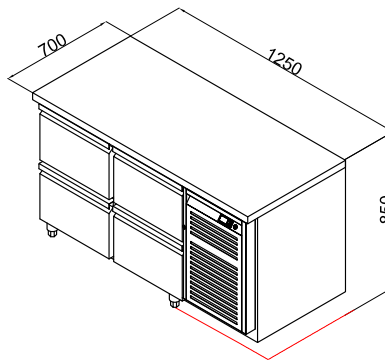

TWO DOOR UNDERCOUNTER FREEZER COREUC-125 FE

COREUC-D2
2 drawer set

COREUC-D3
3 drawer set

Details

- Grade 304 stainless steel interior and exterior
- Ventilated cooling system
- Removable door gasket
- Free-welding process
- 2 PVC coated grid shelves included
- Integrated shelf guide
- Fits 1 x 1/1 GN container on each shelf (GN excluded)

Option

- Doors can be replaced with drawers

Specifications

Model	Exterior Dimensions WxDxH (mm)	Capacity in Litres	Power (W)	Voltage Supply	Frequency (Hz)	Temperature Range (°C)	Refrigerant	Mode of Refrigeration
COREUC-125 FE	1250x700x850	280	410	220~240V 1PH	50	-18~-20	R290	Monoblock