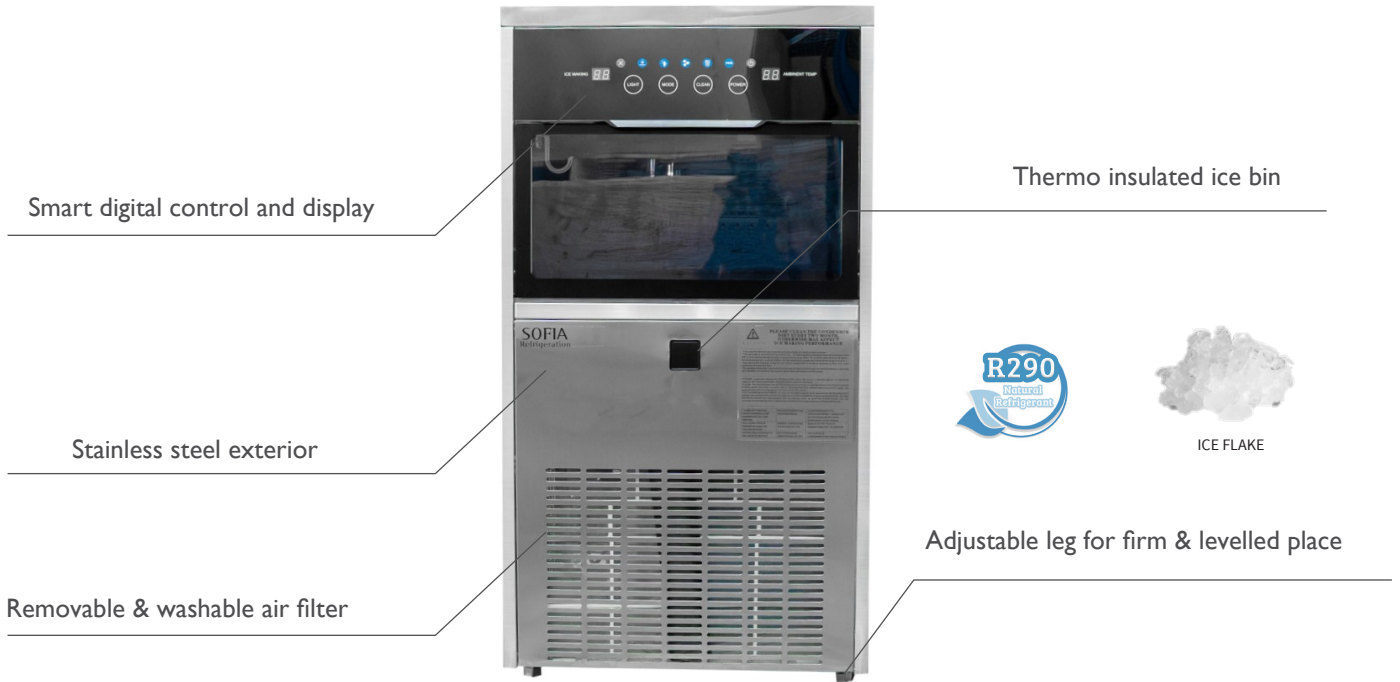

ICE FLAKER MACHINE

SOFIF-80, SOFIF-130

This heavy-duty self container ice maker feature for maximum output, good storage capacity with space-saving application. A modern design with intelligent operation panel and small energy consumption

Technical parameter

MODEL	SOFIF-80	SOFIF-130
ICE MAKING	80kg/24h	130kg/24h
ICE TYPE	Flake	Flake
ICE STORAGE	30kg	42kg
VOLTAGE / FREQUENCY / POWER	220V/ 50 or 60 Hz / 520W	220V/ 50 or 60 Hz / 610W
DIMENSION (mm)	520x675x980	630x666x1035
COOLING SYSTEM	Air	Air