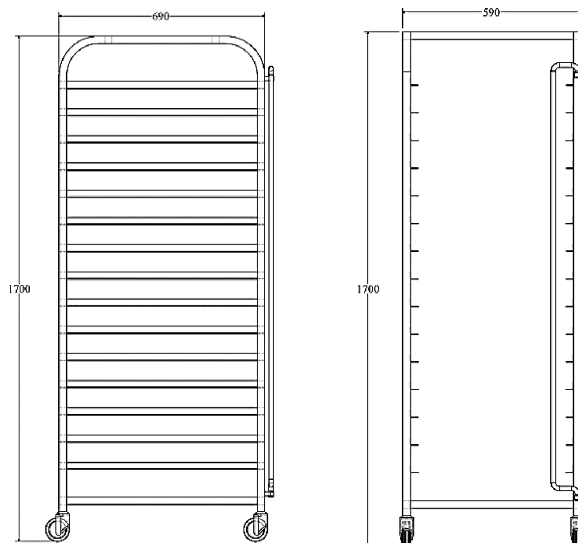

GASTRONORM TROLLEY-15 TIERS 2/1 GN

SOFGT-59

Details

- High shelf trolley for holding GN 2/1 containers
- 80mm gap between shelves
- Lengthwise insertion
- Flat packed and easy to assemble
- Durable stainless-steel construction
- 4 swivel wheels, 2 equipped with brakes
- 15 GN slots offer plenty of storage space (GN pan not included)
- Dimensions: 590x690x1700 mm