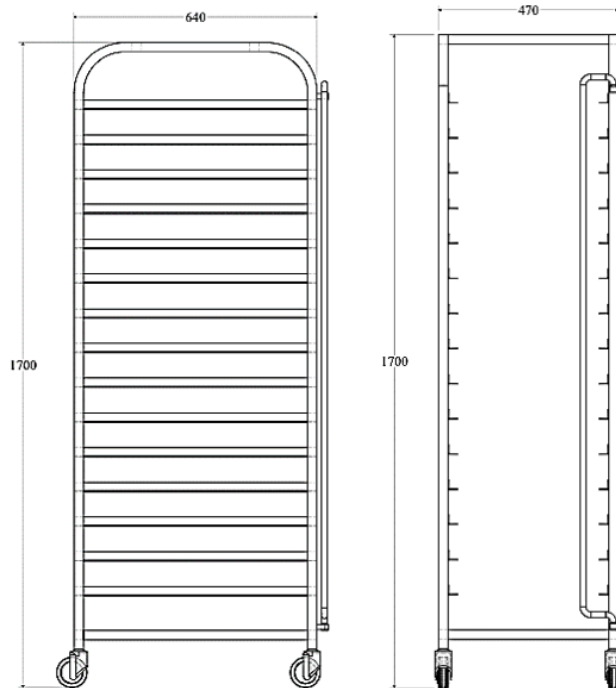

# GASTRONORM TROLLEY-15 TIERS 60x40

### Details

- High shelf trolley for holding GN 60x40 containers
- 80mm gap between shelves
- Lengthwise insertion
- Flat packed and easy to assemble
- Durable stainless-steel construction
- 4 swivel wheels, 2 equipped with brakes
- 15 GN slots offer plenty of storage space (GN pan not included)
- Dimensions: 470x640x1700 mm