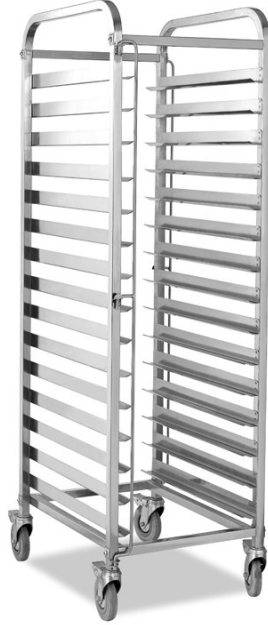

# GASTRONORM TROLLEY-15 TIERS 60x40

### Details

- High shelf trolley for holding GN 60x40 containers
- 80mm gap between shelves
- Lengthwise insertion
- Flat packed and easy to assemble
- Durable stainless-steel construction
- 4 swivel wheels, 2 equipped with brakes
- 15 GN slots offer plenty of storage space (GN pan not included)
- Dimensions: 470x640x1700 mm