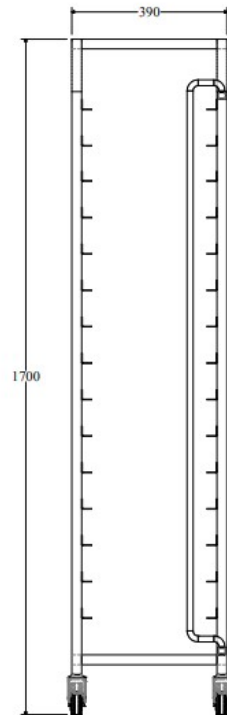

GASTRONORM TROLLEY-15 TIERS 1/1 GN

SOFGT-39

Details

- High shelf trolley for holding GN 1/1 containers
- 80mm gap between shelves
- Lengthwise insertion
- Flat packed and easy to assemble
- Durable stainless-steel construction
- 4 swivel wheels, 2 equipped with brakes
- 15 GN slots offer plenty of storage space (GN pan not included)
- Dimensions: 390x570x1700 mm