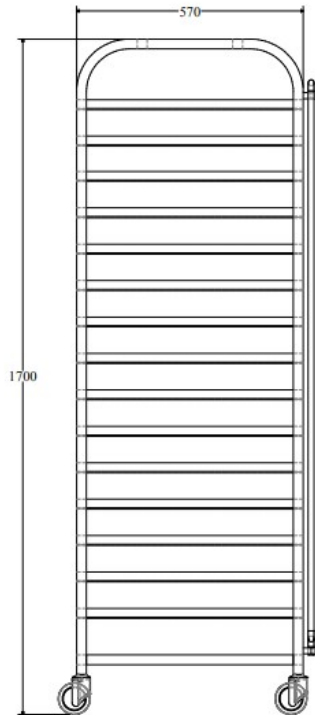

GASTRONORM TROLLEY-15 TIERS 1/1 GN

SOFGT-39

Details

- High shelf trolley for holding GN 1/1 containers
- 80mm gap between shelves
- Lengthwise insertion
- Flat packed and easy to assemble
- Durable stainless-steel construction
- 4 swivel wheels, 2 equipped with brakes
- 15 GN slots offer plenty of storage space (GN pan not included)
- Dimensions: 390x570x1700 mm