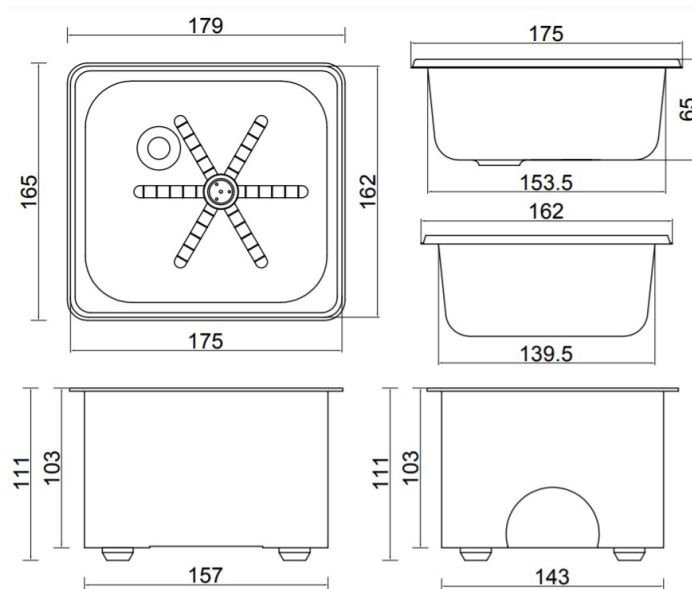

GLASS RINSER WITH BASE SOFGR-B

Details

- Dimension: 179mm x 165mm x 111mm
- Made of high quality material, sturdy and it is durable enough for long time use. High pressure washing, saves time, water and energy, very practical and convenient
- No Power Required: Simply press the rim of your pitcher or cup against the star-shaped base to engage the nozzle.