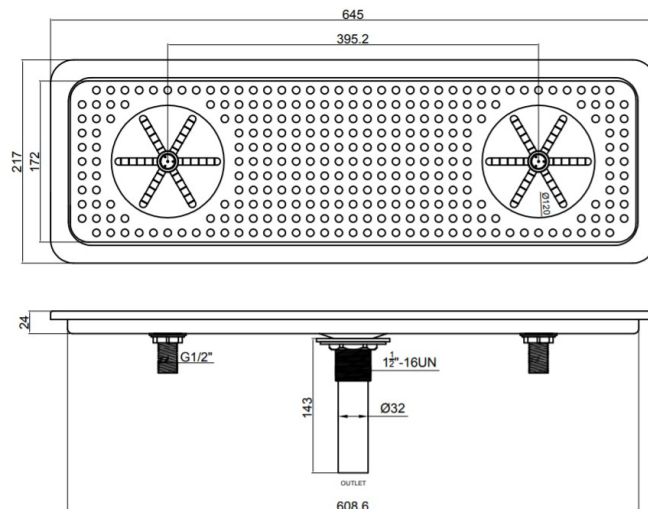

### Details

- Dimension: 645mm x 217mm x 24mm
- Made of high-quality stainless steel, sturdy and durable enough for long-time use
- No Power Required: Simply press the rim of your glass or cup against the star-shaped base to engage the nozzle
- Use general tap water pressure to rinse, cup mouth is down, and cup bottom is gently pressed to automatically spray water
- Suitable for many types and sizes of glass / cup