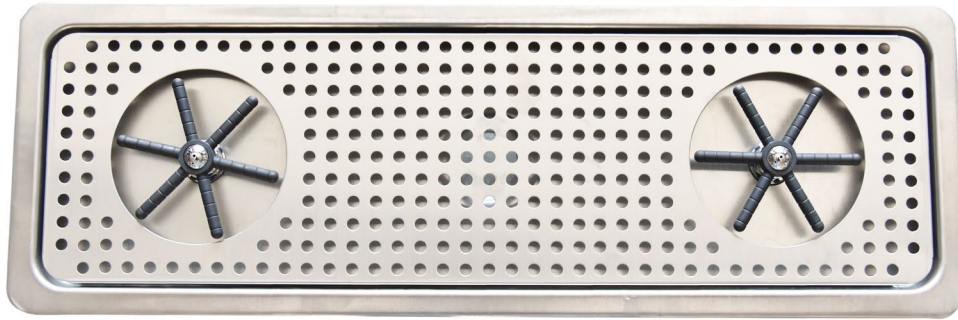

# DUAL SPRAY GLASS RINSER

### Details

- Dimension: 645mm x 217mm x 24mm
- Made of high-quality stainless steel, sturdy and durable enough for long-time use
- No Power Required: Simply press the rim of your glass or cup against the star-shaped base to engage the nozzle
- Use general tap water pressure to rinse, cup mouth is down, and cup bottom is gently pressed to automatically spray water
- Suitable for many types and sizes of glass / cup