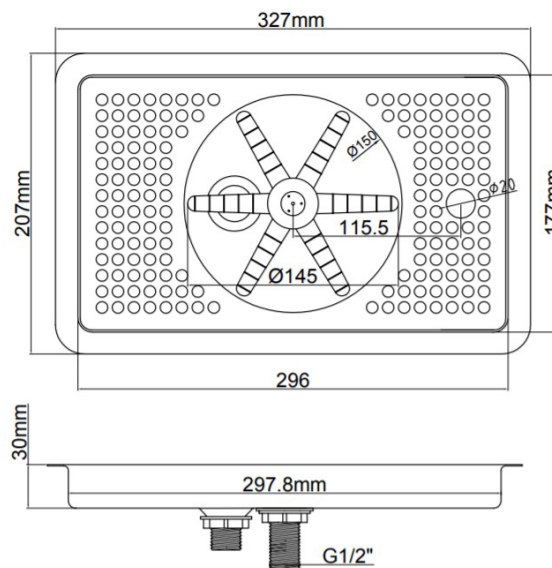

MIDDLE SPRAY GLASS RINSER

SOFGR-1

Details

- Dimension: 327mm x 207mm x 30mm
- Made of high-quality stainless steel, sturdy and durable enough for long-time use
- No Power Required: Simply press the rim of your glass or cup against the star-shaped base to engage the nozzle
- Use general tap water pressure to rinse, cup mouth is down, and cup bottom is gently pressed to automatically spray water
- Suitable for many types and sizes of glass / cup