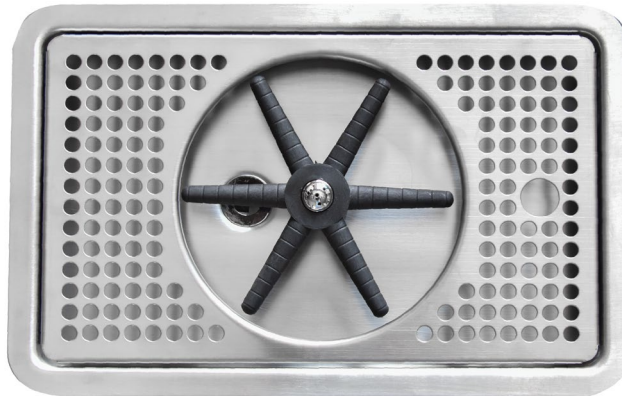

MIDDLE SPRAY GLASS RINSER

SOFGR-1

Details

- Dimension: 327mm x 207mm x 30mm
- Made of high-quality stainless steel, sturdy and durable enough for long-time use
- No Power Required: Simply press the rim of your glass or cup against the star-shaped base to engage the nozzle
- Use general tap water pressure to rinse, cup mouth is down, and cup bottom is gently pressed to automatically spray water
- Suitable for many types and sizes of glass / cup