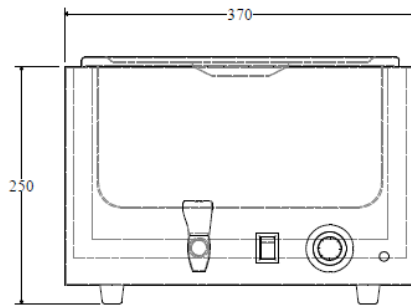

### Specifications

Model	Exterior Dimensions WxDxH (mm)	Pan Depth (mm)	Power (W)	Voltage Supply	Frequency (Hz)	Temperature Range (°C)
SOFBM-15	370x610x250	150	1200	220~240V - 1PH	50/60	0~90

Sofia Ref. LLC