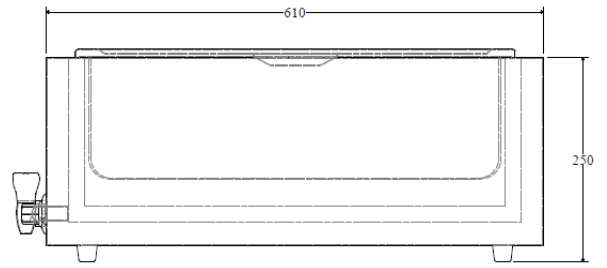

## BAIN MARIE-ELECTRIC SOFBM-15

### Details

- Stainless steel construction
- Fits I/I GN (GN pan included)
- Adjustable temperature
- Wet heat only operation
- Insulated faucet handle

### Specifications

Model	Exterior Dimensions WxDxH (mm)	Pan Depth (mm)	Power (W)	Voltage Supply	Frequency (Hz)	Temperature Range (°C)
SOFBM-15	370x610x250	150	1200	220~240V - 1PH	50/60	0~90

Sofia Ref. LLC