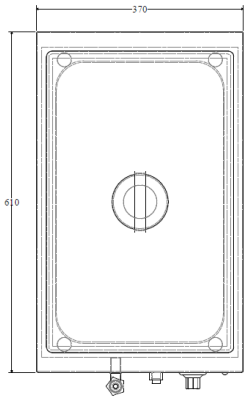

## BAIN MARIE-ELECTRIC SOFBM-15

### Details

- Stainless steel construction
- Fits I/I GN (GN pan included)
- Adjustable temperature
- Wet heat only operation
- Insulated faucet handle

### Specifications

Model	Exterior Dimensions WxDxH (mm)	Pan Depth (mm)	Power (W)	Voltage Supply	Frequency (Hz)	Temperature Range (°C)
SOFBM-15	370x610x250	150	1200	220~240V - 1PH	50/60	0~90

Sofia Ref. LLC