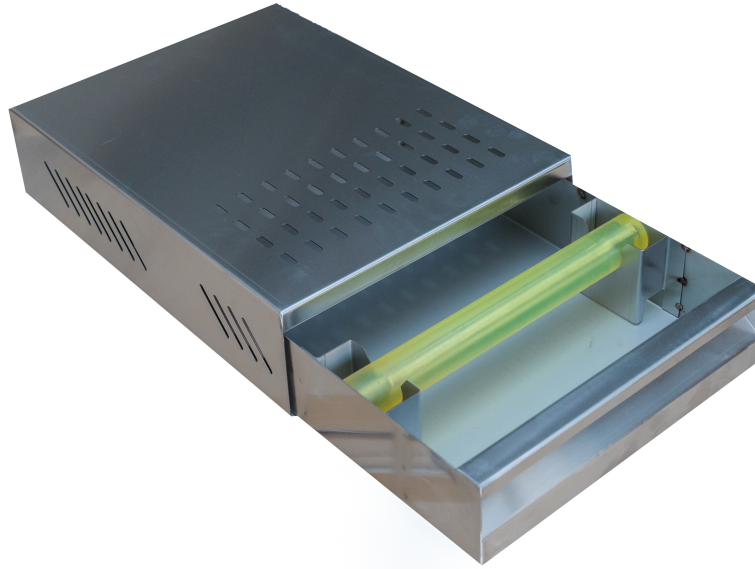

KNOCK OUT DRAWER

SOF-KD

Details

- Grade 304 stainless steel material
- Made of high-quality stainless-steel material
- Mechanically fixed non-slip feet
- Detachable drawer type box, easy to pull out
- Stain and mirror polished
- Equipped with silicone main rod, impact resistant
- Dimension: 250x350x95mm