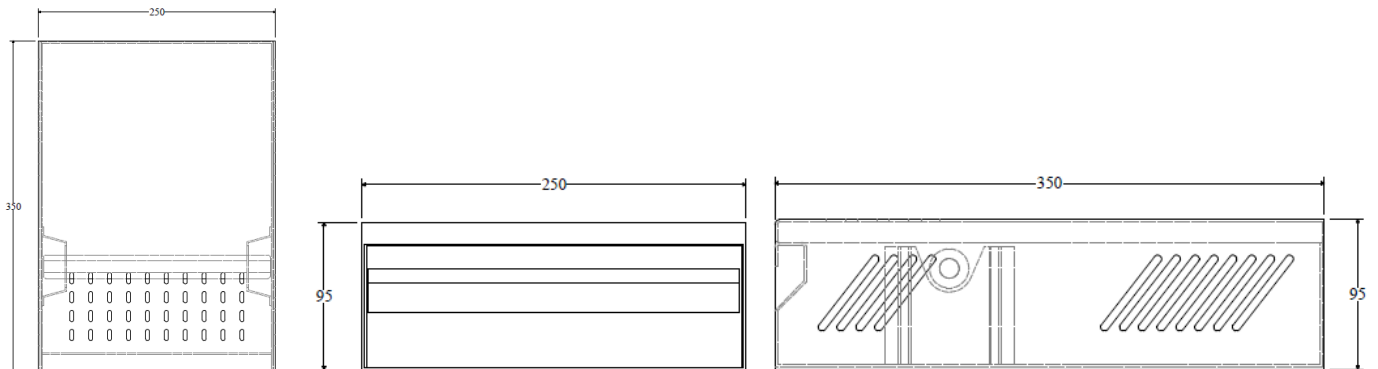

KNOCK OUT DRAWER

SOF-KD

Details

- Grade 304 stainless steel material
- Made of high-quality stainless-steel material
- Mechanically fixed non-slip feet
- Detachable drawer type box, easy to pull out
- Stain and mirror polished
- Equipped with silicone main rod, impact resistant
- Dimension: 250x350x95mm