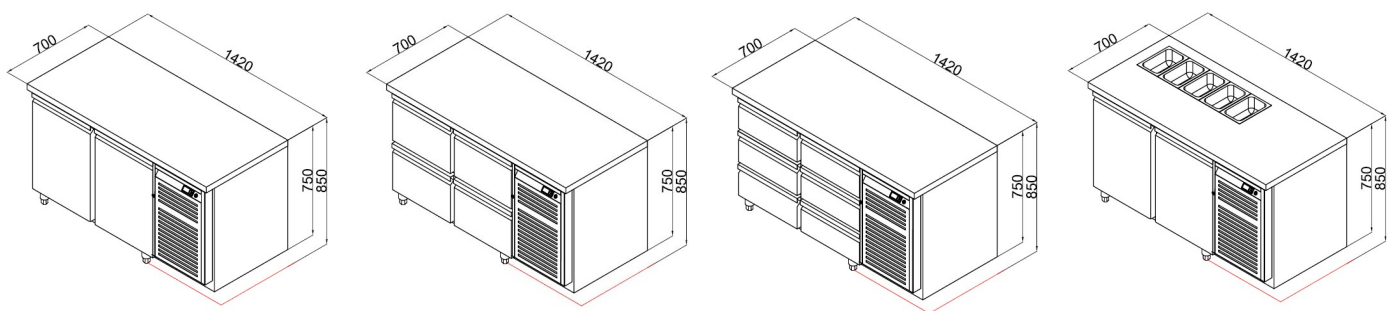

UNDERCOUNTER TWO DOOR CHILLER

SOFUC-142

Details

- Grade 304 stainless steel interior and exterior
- Digital temperature control and display
- Radius internal corners for easy cleaning
- Removable door gasket
- 2 PVC coated grid shelves included
- 2 shelf brackets included
- Adjustable stainless-steel legs; Total height range: 850mm-870mm

Options

- GN opening: 5 x 1/3 GN containers
- Additional shelves and shelf brackets
- Doors can be replaced with drawers
- Glass doors
- Include Caster wheels

Specifications

Model	Exterior Dimensions WxDxH (mm)	Capacity in Litres	Power (W)	Voltage Supply	Frequency (Hz)	Temperature Range (°C)	Environmental Temperature (°C)	Mode of Refrigeration
SOFUC-142	1420x700x850	360	320	220~240V I PH	50/60	+2~+8	43	Ventilated