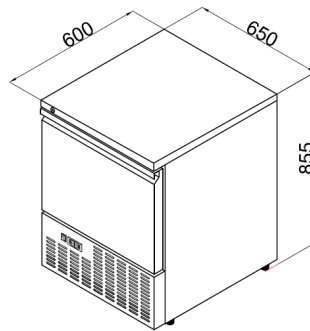

### Details

- Grade 304 stainless steel interior and exterior
- Digital temperature control and display
- Radius internal corners for easy cleaning
- Removable door gasket
- Rails included to fit I/I GN container (GN excluded)
- 1 PVC coated grid shelf included
- 1 shelf brackets set included

### Specifications

Model	Exterior Dimensions WxDxH (mm)	Capacity in Litres	Power (W)	Voltage Supply	Frequency (Hz)	Temperature Range (°C)	Environmental Temperature (°C)	Mode of Refrigeration
SOFUC-65	650x600x855	218	310	220~240V   1PH	50/60	+2~+8	32	Ventilated