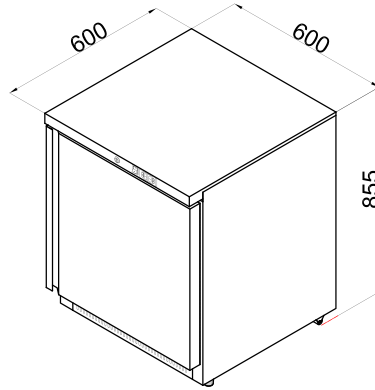

UNDER-COUNTER ONE DOOR FREEZER

SOFUC- 60 FE

Details

- Grade 304 stainless steel interior and exterior
- Digital temperature control and display
- Radius internal corners for easy cleaning
- Removable door gasket
- 2 PVC coated grid shelves included
- 2 shelf brackets set included

Specifications

Model	Exterior Dimensions WxDxH (mm)	Capacity in Litres	Power (W)	Voltage Supply	Frequency (Hz)	Temperature Range (°C)	Environmental Temperature (°C)	Mode of Refrigeration
SOFUC-60 FE	600x600x855	130	180	220~240V I PH	50 or 60	-18~-20	32	Static