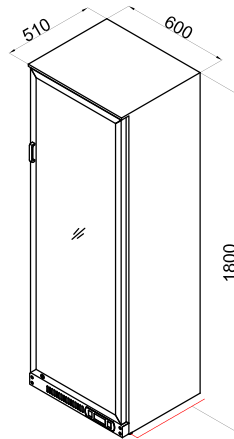

UPRIGHT ONE DOOR BOTTLE COOLER

SOFBC-UP1 BS

Details

- Grade 304 stainless steel interior and exterior
- Digital temperature control and display
- Removable door gasket
- Lockable glass door
- 5 PVC coated grid shelves included
- 5 shelf brackets set included

Options

- Electrostatic Plating

Specifications

Model	Exterior Dimensions WxDxH (mm)	Capacity in Litres	Power (W)	Voltage Supply	Frequency (Hz)	Temperature Range (°C)	Environmental Temperature (°C)	Mode of Refrigeration
SOFBC-UP1 BS	600x510x1800	328	340	220~240V 1PH	50/60	+2~+8	32	Ventilated