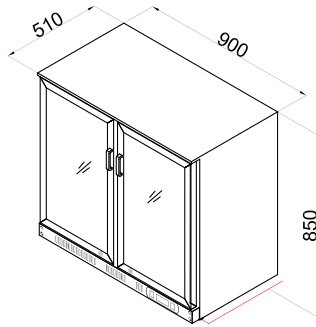

TWO DOOR BOTTLE COOLER

SOFBC-2 BS

Details

- Grade 304 stainless steel interior and exterior
- Digital temperature control and display
- Removable door gasket
- Lockable glass door
- 2 PVC coated grid shelves included
- 2 shelf brackets set included

Options

- Electrostatic Plating
- Solid Door

Specifications

Model	Exterior Dimensions WxDxH (mm)	Capacity in Litres	Power (W)	Voltage Supply	Frequency (Hz)	Temperature Range (°C)	Environmental Temperature (°C)	Mode of Refrigeration
SOFBC-2 BS	900x510x850	220	260	220~240V 1PH	50/60	+2~+8	32	Ventilated