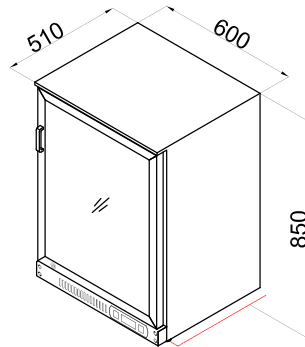

ONE DOOR BOTTLE COOLER

SOFBC-1 BS

Details

- Grade 304 stainless steel interior and exterior
- Digital temperature control and display
- Removable door gasket
- Lockable glass door
- 2 PVC coated grid shelves included
- 2 shelf brackets set included

Options

- Electrostatic Plating
- Solid Door

Specifications

Model	Exterior Dimensions WxDxH (mm)	Capacity in Litres	Power (W)	Voltage Supply	Frequency (Hz)	Temperature Range (°C)	Environmental Temperature (°C)	Mode of Refrigeration
SOFBC-1 BS	600x510x850	126	230	220~240V I PH	50/60	+2~+8	32	Ventilated