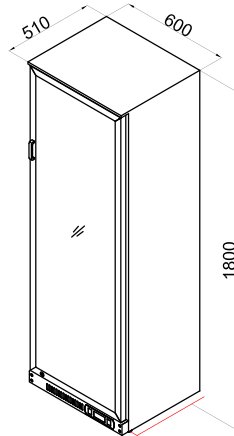

### Details

- Grade 304 stainless steel interior and exterior
- Digital temperature control and display
- Removable door gasket
- Lockable glass door
- 5 PVC coated grid shelves included
- 5 shelf brackets set included

### Specifications

Model	Exterior Dimensions WxDxH (mm)	Capacity in Litres	Power (W)	Voltage Supply	Frequency (Hz)	Temperature Range (°C)	Environmental Temperature (°C)	Mode of Refrigeration
SOFBC-UP1 SS	600x510x1800	328	340	220~240V - 1PH	50/60	+2~+8	32	Ventilated