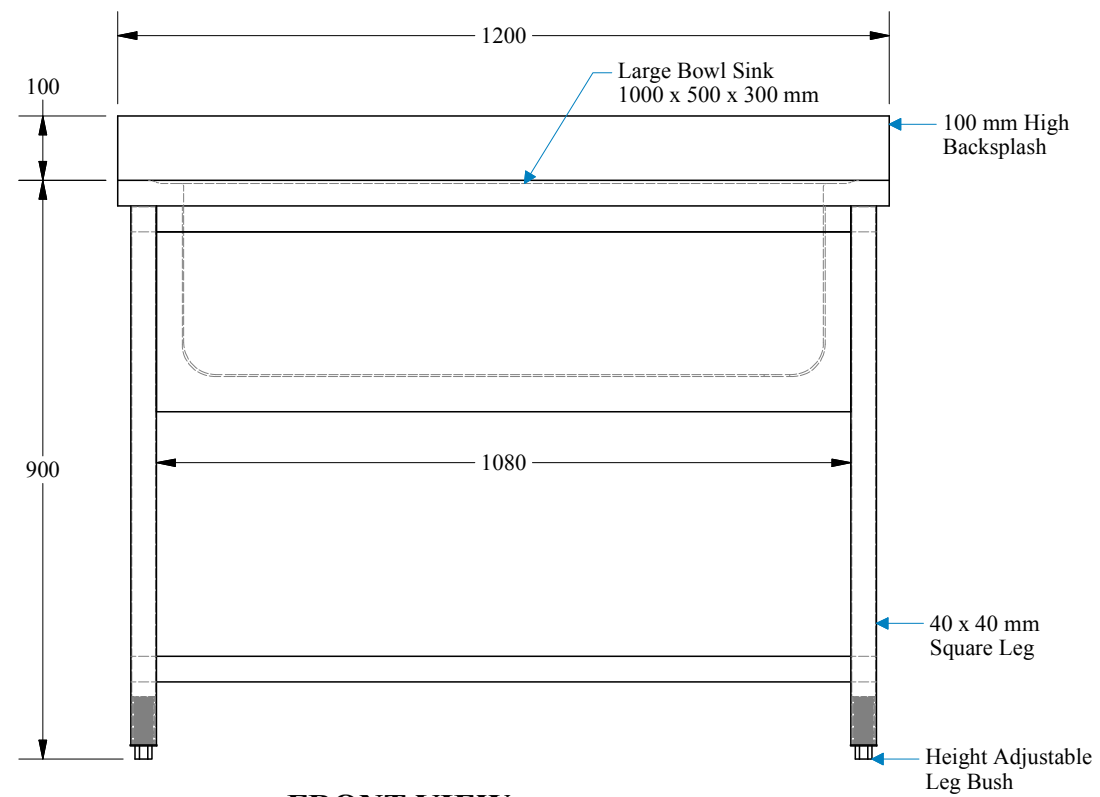

2 TOP VIEW

1 ISOMETRIC VIEW

3 FRONT VIEW

4 SIDE VIEW

TABLE			Dimension (W*D*H) mm
Item No.	QTY	Description	
		Stainless Steel Large Bowl Sink.	1200*700*900

Kitchen Equipment Contractor
SOFIA صوفيا للتبريد Refrigeration
 P.O BOX 39526, 1701, 17th Floor,
 City Tower 2, SHEIKH ZAYED ROAD,
 DUBAI, UAE
 TEL # 04-2684999
 FAX # 04-2683684
 Email : www.Sofiaref.com