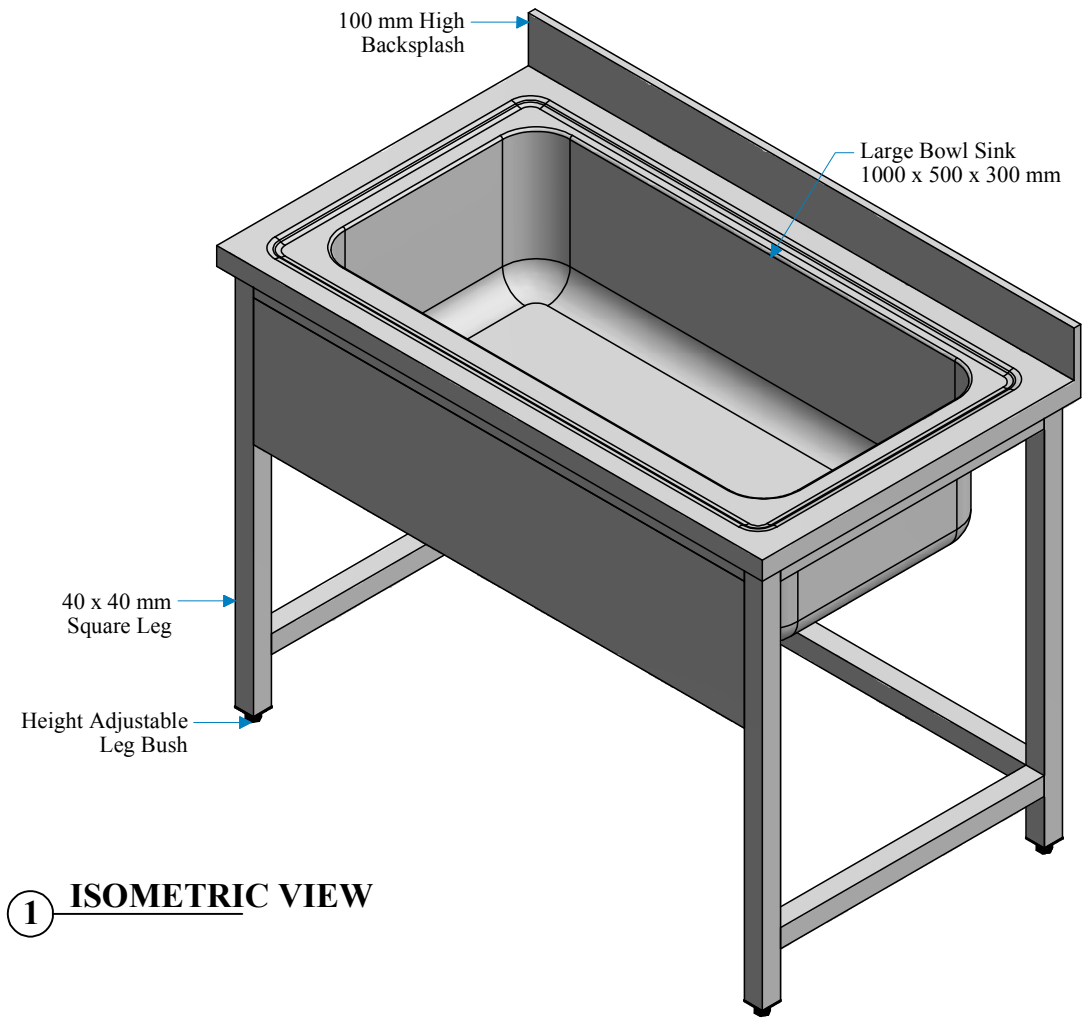

2 TOP VIEW

1 ISOMETRIC VIEW

3 FRONT VIEW

4 SIDE VIEW

TABLE			Dimension (W*D*H) mm
Item No.	QTY	Description	
		Stainless Steel Large Bowl Sink.	1200*700*900

Kitchen Equipment Contractor
SOFIA صوفيا للتبريد Refrigeration
 P.O BOX 39526, 1701, 17th Floor,
 City Tower 2, SHEIKH ZAYED ROAD,
 DUBAI, UAE
 TEL # 04-2684999
 FAX # 04-2683684
 Email : www.Sofiaref.com

Drawing Title
 Shop Drawing