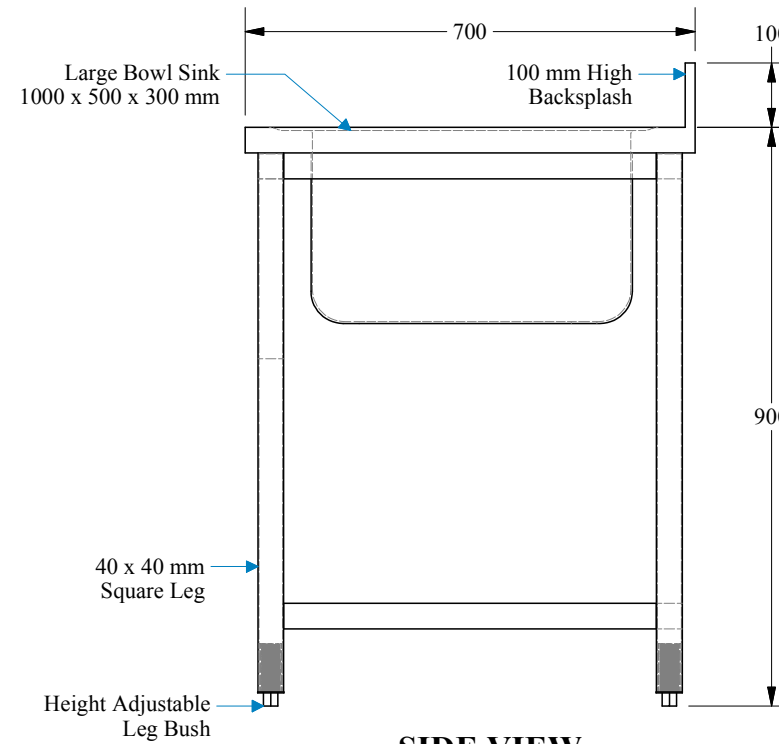

2 TOP VIEW

1 ISOMETRIC VIEW

3 FRONT VIEW

4 SIDE VIEW

TABLE			Dimension (W*D*H) mm
Item No.	QTY	Description	
		Stainless Steel Large Bowl Sink.	1200*700*900

Kitchen Equipment Contractor
SOFIA صوفيا للتبريد Refrigeration
 P.O BOX 39526, 1701, 17th Floor,
 City Tower 2, SHEIKH ZAYED ROAD,
 DUBAI, UAE
 TEL # 04-2684999
 FAX # 04-2683684
 Email : www.Sofiaref.com