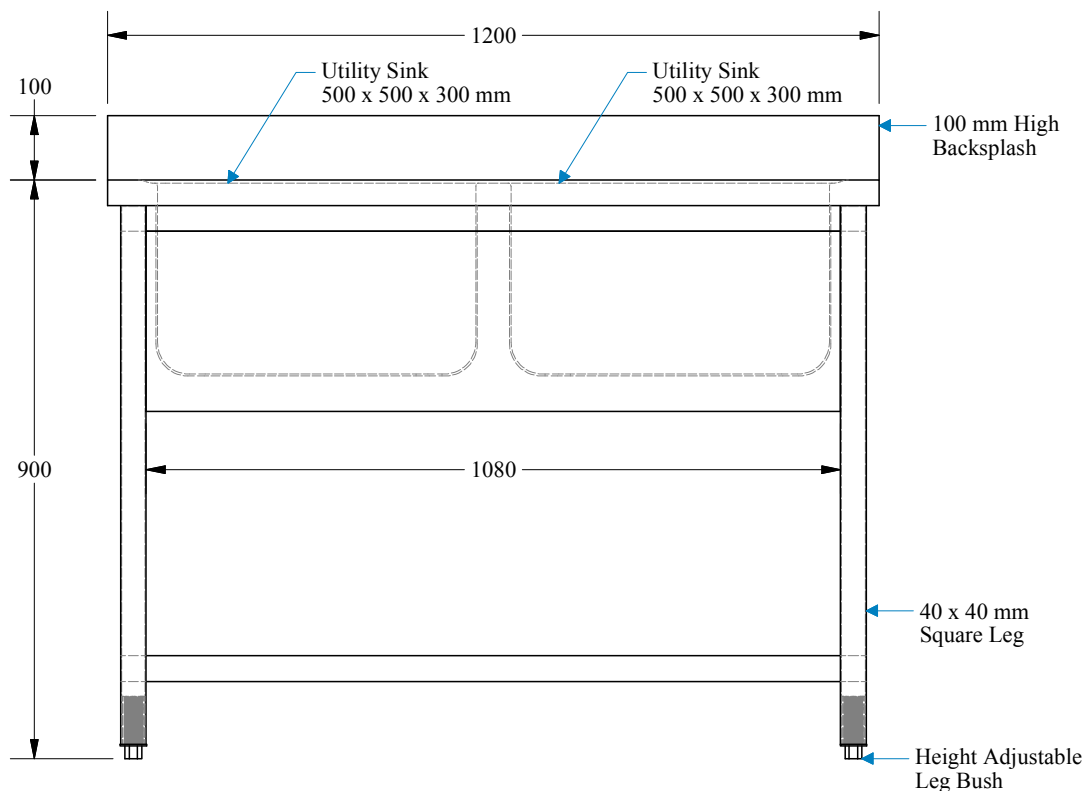

2 TOP VIEW

1 ISOMETRIC VIEW

3 FRONT VIEW

4 SIDE VIEW

TABLE		
Item No.	QTY	Description
		Stainless Steel Double Bowl Sink.
		Dimension (W*D*H) mm
		1200*700*900

Kitchen Equipment Contractor  
**SOFIA** صوفيا للتبريد Refrigeration  
 P.O BOX 39526, 1701, 17th Floor,  
 City Tower 2, SHEIKH ZAYED ROAD,  
 DUBAI, UAE  
 TEL # 04-2684999  
 FAX # 04-2683684  
 Email : www.Sofiaref.com