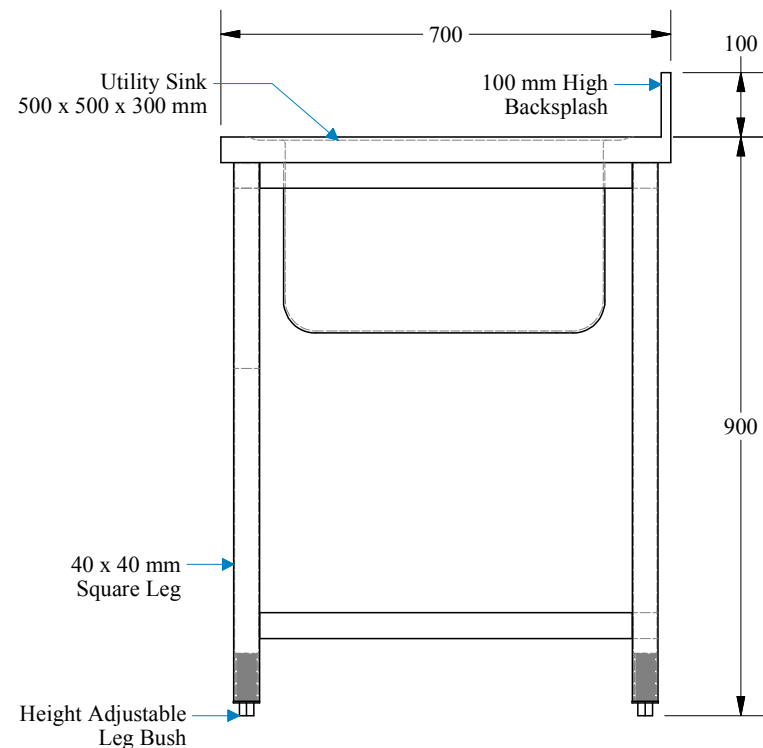

2 TOP VIEW

1 ISOMETRIC VIEW

3 FRONT VIEW

4 SIDE VIEW

TABLE		
Item No.	QTY	Description
		Stainless Steel Double Bowl Sink.
		Dimension (W*D*H) mm
		1200*700*900

Kitchen Equipment Contractor  
**SOFIA** صوفيا للتبريد Refrigeration  
 P.O BOX 39526, 1701, 17th Floor,  
 City Tower 2, SHEIKH ZAYED ROAD,  
 DUBAI, UAE  
 TEL # 04-2684999  
 FAX # 04-2683684  
 Email : www.Sofiaref.com