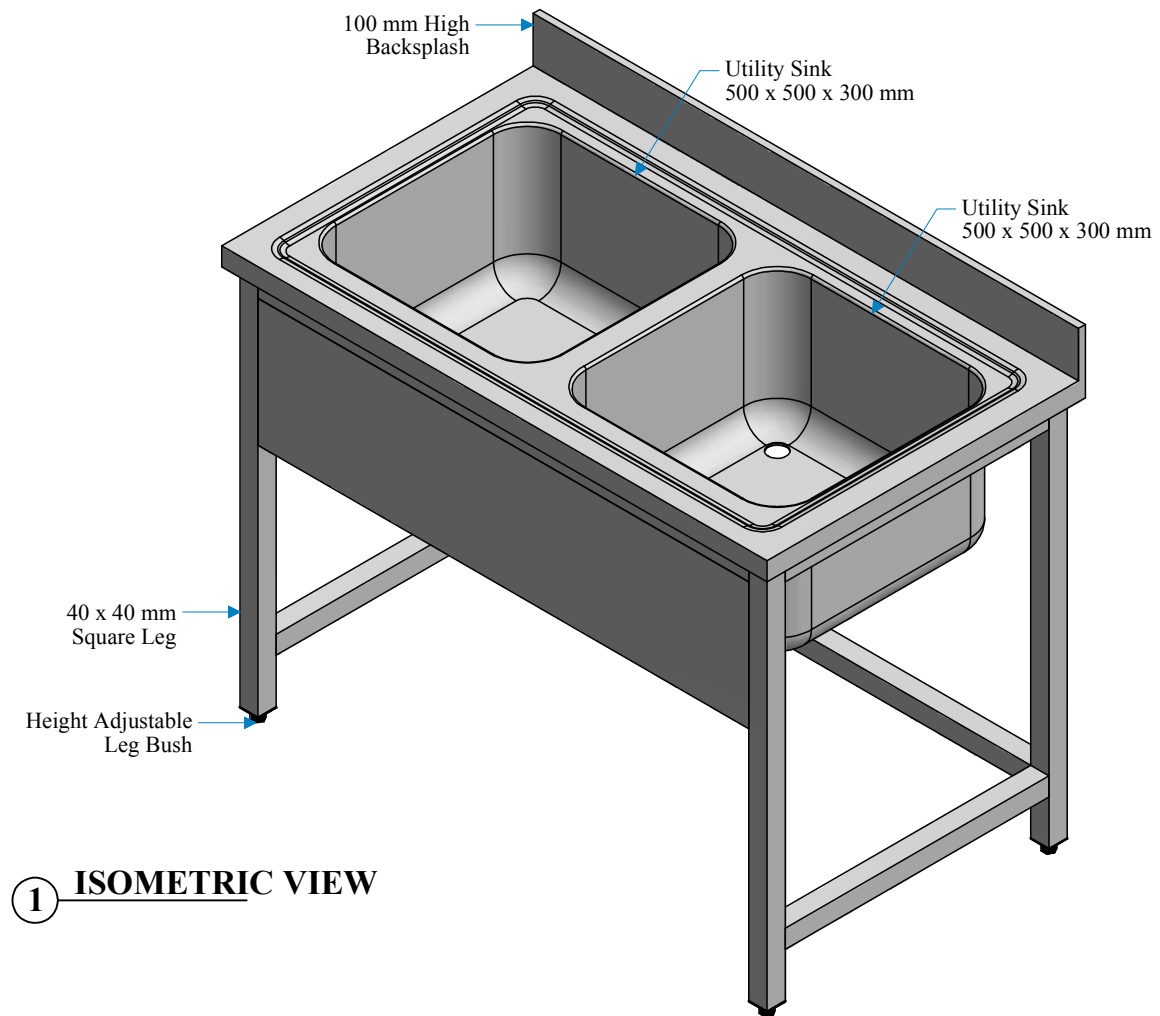

2 TOP VIEW

1 ISOMETRIC VIEW

3 FRONT VIEW

4 SIDE VIEW

TABLE		
Item No.	QTY	Description
		Stainless Steel Double Bowl Sink.
		Dimension (W*D*H) mm
		1200*700*900

Kitchen Equipment Contractor  
**SOFIA** صوفيا للتبريد Refrigeration  
 P.O BOX 39526, 1701, 17th Floor,  
 City Tower 2, SHEIKH ZAYED ROAD,  
 DUBAI, UAE  
 TEL # 04-2684999  
 FAX # 04-2683684  
 Email : www.Sofiaref.com

Drawing Title  
 Shop Drawing