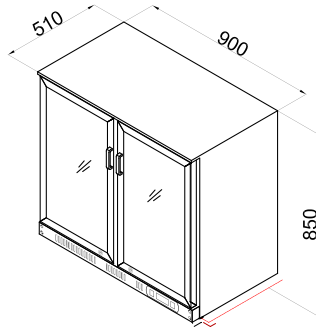

### Details

- Grade 304 stainless steel interior and exterior
- Digital temperature control and display
- Removable door gasket
- Lockable glass door
- 2 PVC coated grid shelves included
- 2 shelf brackets set included

### Specifications

Model	Exterior Dimensions WxDxH (mm)	Capacity in Litres	Power (W)	Voltage Supply	Frequency (Hz)	Temperature Range (°C)	Environmental Temperature (°C)	Mode of Refrigeration
SOFBC-2 SS	900x510x850	220	260	220~240V - 1PH	50/60	+2~+8	32	Ventilated