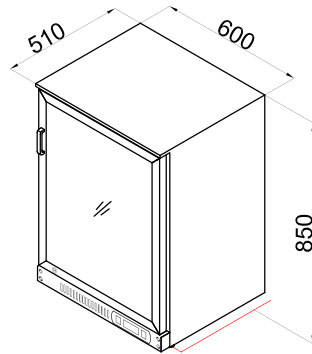

### Details

- Grade 304 stainless steel interior and exterior
- Digital temperature control and display
- Removable door gasket
- Lockable glass door
- 2 PVC coated grid shelves included
- 2 shelf brackets set included

### Specifications

Model	Exterior Dimensions WxDxH (mm)	Capacity in Litres	Power (W)	Voltage Supply	Frequency (Hz)	Temperature Range (°C)	Environmental Temperature (°C)	Mode of Refrigeration
SOFBC-1 SS	600x510x850	126	230	220~240V - 1PH	50/60	+2~+8	32	Ventilated