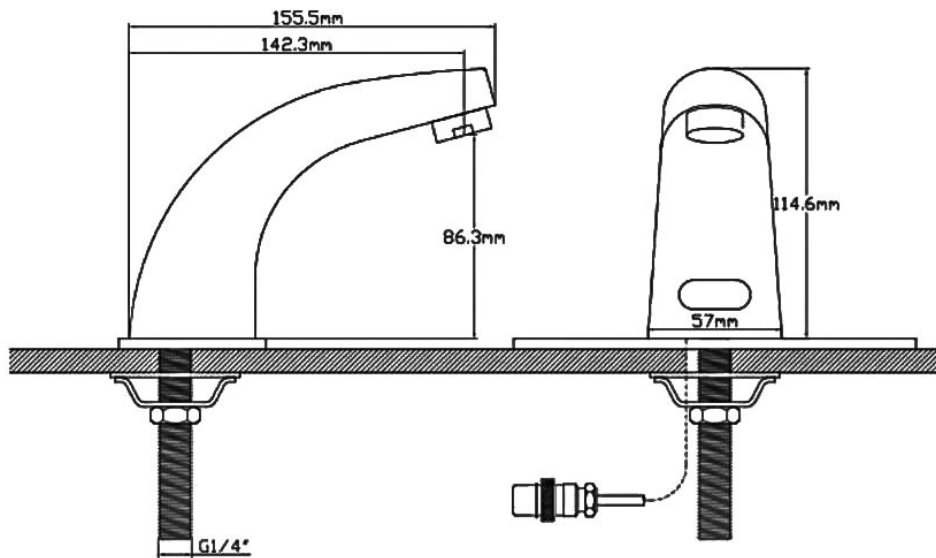

# SINGLE BASE SENSOR FAUCET

### Details

- Single hole
- 4" (102mm) deck mounted base
- Hands-free sensor faucet: the water supply can be opened and closed automatically by the sensor.
- The product requires (4) AA batteries
- Easy to Install: Installation instruction is included in the package