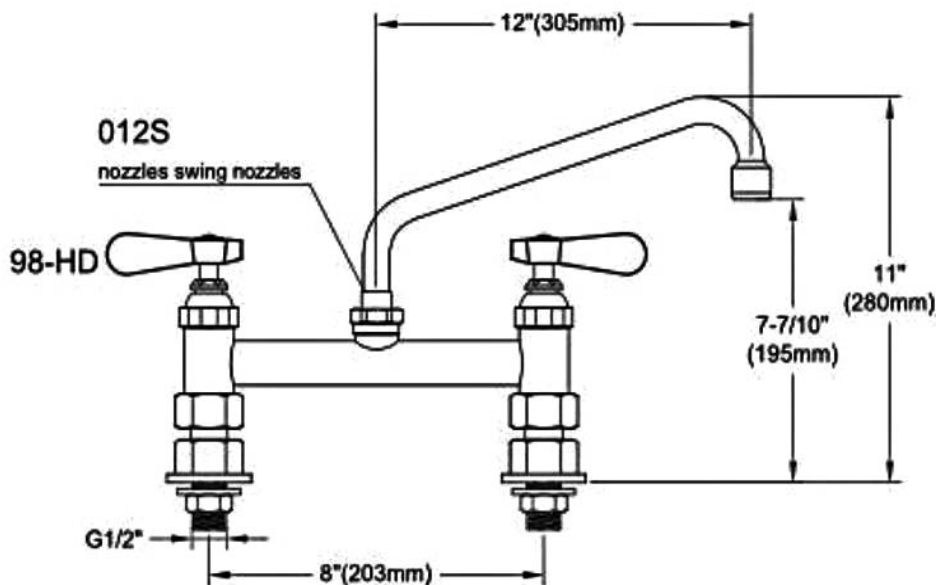

DOUBLE BASE FAUCET WITH SWING SPOUT

SOFF-312

Details

- 8"(203mm) centres & 12"(305mm) swing nozzle
- 1/2"NPT eccentric flanged female inlets
- Deck mounted base
- Strong construction for heavy duty use
- Swivel spout rotates 360 degrees which allows for greater access to all areas of the sink
- Easy to Install: Installation instruction is included in the package