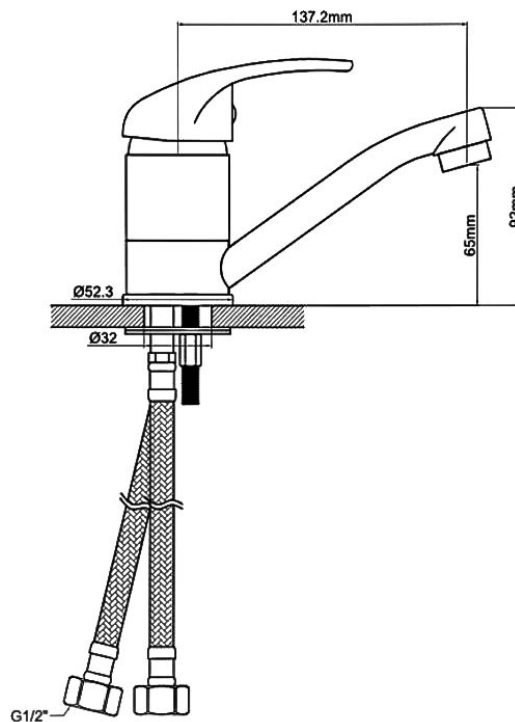

HAND WASH BASIN FAUCET - SHORT SPOUT

SOFF-158

Details

- Single handle
- Deck mounted base
- The mixer tap combines hot and cold water
- The tap can be rotated 180 degrees
- Easy to Install: Installation instruction is included in the package