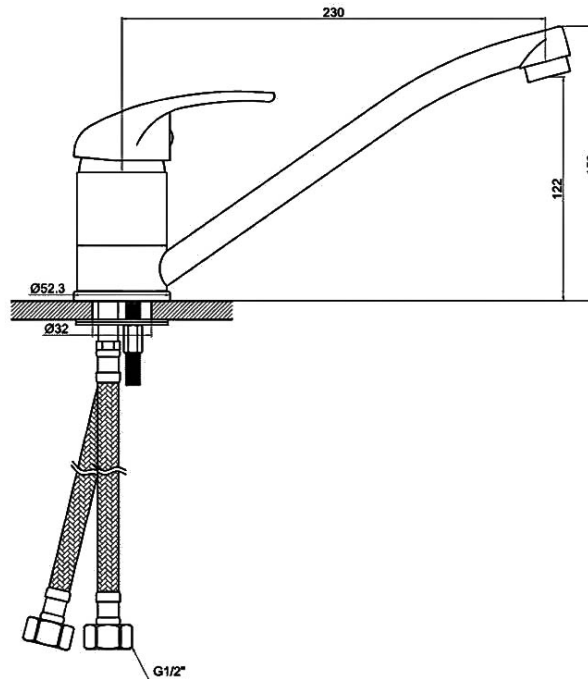

HAND WASH BASIN FAUCET - LONG SPOUT

SOFF-154

Details

- Traditional kitchen faucet with single hole & single handle
- Suitable for kitchen with large sinks or dual sinks
- The mixer tap combines hot and cold water
- The tap can be rotated 180 degrees
- Easy to Install: Installation instruction is included in the package