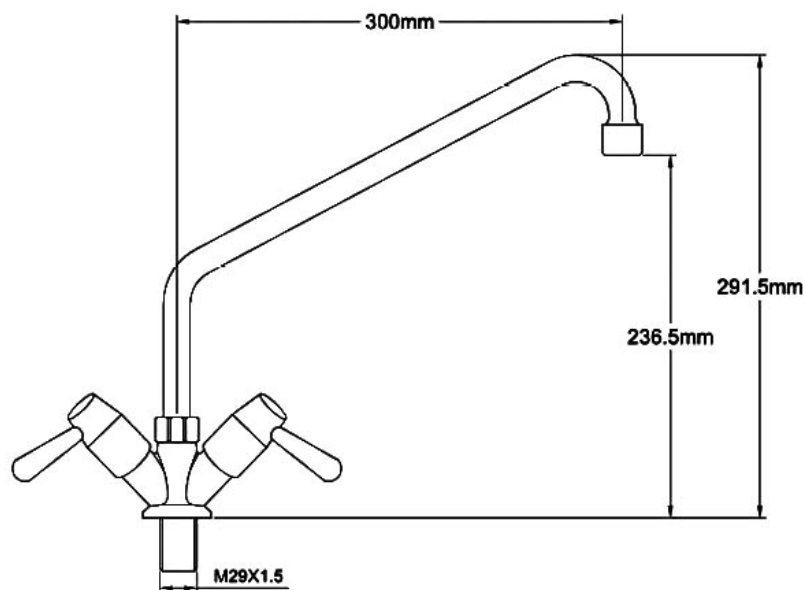

SINGLE BASE FAUCET WITH SWING SPOUT

SOFF-138

Details

- Double lever single base faucet
- Deck mounted base
- Swing nozzle with 300mm length
- Easy to Install: Installation instruction is included in the package