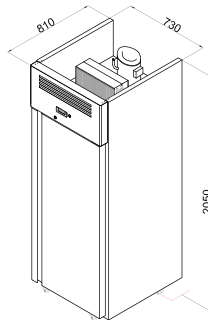

SINGLE DOOR UPRIGHT CHILLER

SOFUP-585

Details

- Grade 304 stainless steel interior and exterior
- Digital temperature control and display
- Radius internal corners for easy cleaning
- Removable door gasket
- Lockable door
- Heavy duty brake and swivel castors
- 3 PVC coated grid shelves included
- 3 shelf brackets set included
- Fits 2 x I/I GN containers on each shelf (GN excluded)

Options

- Additional shelves and shelf brackets
- Glass door

Specifications

Model	Exterior Dimensions WxDxH (mm)	Capacity in Litres	Power (W)	Voltage Supply	Frequency (Hz)	Temperature Range (°C)	Environmental Temperature (°C)	Mode of Refrigeration
SOFUP-585	730x810x2050	580	320	220~240V I I PH	50/60	+2~+8	43	Built-in