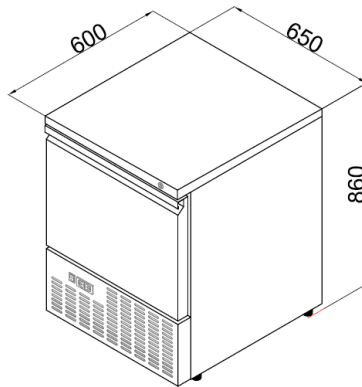

### Details

- Grade 304 stainless steel interior and exterior
- Digital temperature control and display
- Radius internal corners for easy cleaning
- Removable door gasket
- Rails included to fit I/I GN container (GN excluded)
- 1 PVC coated grid shelf included
- 1 shelf brackets set included

### Specifications

Model	Exterior Dimensions WxDxH (mm)	Capacity in Litres	Power (W)	Voltage Supply	Frequency (Hz)	Temperature Range (°C)	Environmental Temperature (°C)	Mode of Refrigeration
SOFUC-65	650x600x860	218	310	220~240V   1PH	50/60	+2~+8	32	Built-in