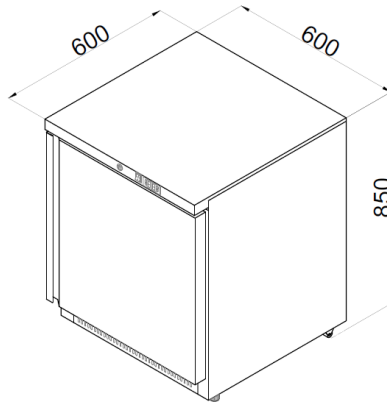

UNDER-COUNTER ONE DOOR CHILLER

SOFUC- 60

Details

- Grade 304 stainless steel interior and exterior
- Digital temperature control and display
- Radius internal corners for easy cleaning
- Removable door gasket
- 2 PVC coated grid shelves included
- 2 shelf brackets set included

Specifications

| Model | Exterior Dimensions WxDxH (mm) | Capacity in Litres | Power (W) | Voltage Supply | Frequency (Hz) | Temperature Range (°C) | Environmental Temperature (°C) | Mode of Refrigeration |
|----------|-----------------------------------|-----------------------|--------------|-------------------|-------------------|---------------------------|-----------------------------------|--------------------------|
| SOFUC-60 | 600x600x850 | 130 | 135 | 220~240V I 1PH | 50/60 | +2~+8 | 32 | Built-in |