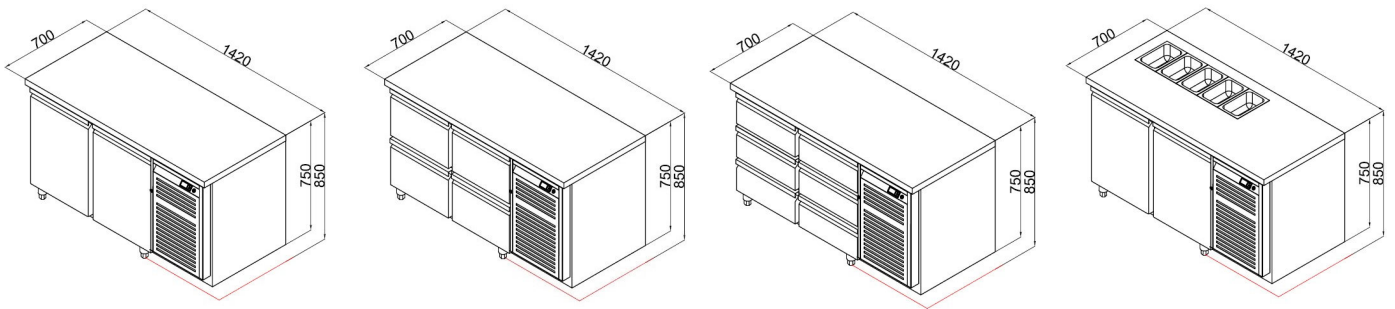

UNDERCOUNTER TWO DOOR CHILLER

SOFUC-142

Details

- Grade 304 stainless steel interior and exterior
- Digital temperature control and display
- Radius internal corners for easy cleaning
- Removable door gasket
- 2 PVC coated grid shelves included
- 2 shelf brackets included
- Adjustable stainless-steel legs; Total height range: 850mm-870mm

Options

- GN opening: 5 x 1/3 GN containers
- Additional shelves and shelf brackets
- Doors can be replaced with drawers
- Glass doors
- Include Caster wheels

Specifications

Model	Exterior Dimensions WxDxH (mm)	Capacity in Litres	Power (W)	Voltage Supply	Frequency (Hz)	Temperature Range (°C)	Environmental Temperature (°C)	Mode of Refrigeration
SOFUC-142	1420x700x850	360	320	220~240V I PH	50/60	+2~+8	43	Built-in