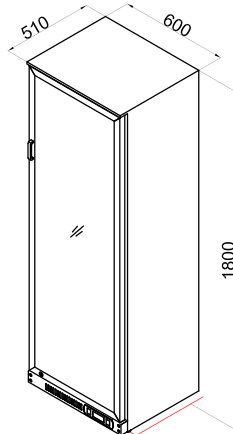

UPRIGHT ONE DOOR BOTTLE COOLER

SOFBC-UP1 SS

Details

- Grade 304 stainless steel interior and exterior
- Digital temperature control and display
- Removable door gasket
- Lockable glass door
- 5 PVC coated grid shelves included
- 5 shelf brackets set included

Options

- Electrostatic Plating

Specifications

Model	Exterior Dimensions WxDxH (mm)	Capacity in Litres	Power (W)	Voltage Supply	Frequency (Hz)	Temperature Range (°C)	Environmental Temperature (°C)	Mode of Refrigeration
SOFBC-UP1 SS	600x510x1800	328	340	220~240V 1PH	50/60	+2~+8	32	Built-in