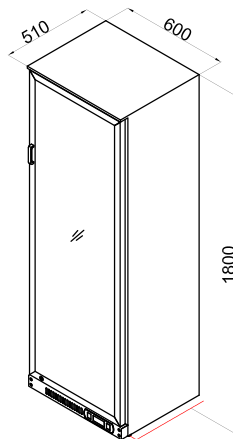

### Details

- Grade 304 stainless steel interior and exterior
- Digital temperature control and display
- Removable door gasket
- Lockable glass door
- 5 PVC coated grid shelves included
- 5 shelf brackets set included

### Specifications

| Model        | Exterior Dimensions WxDxH (mm) | Capacity in Litres | Power (W) | Voltage Supply | Frequency (Hz) | Temperature Range (°C) | Environmental Temperature (°C) | Mode of Refrigeration |
|--------------|--------------------------------|--------------------|-----------|----------------|----------------|------------------------|--------------------------------|-----------------------|
| SOFBC-UP1 BS | 600x510x1800                   | 328                | 340       | 220~240V   1PH | 50/60          | +2~+8                  | 32                             | Built-in              |