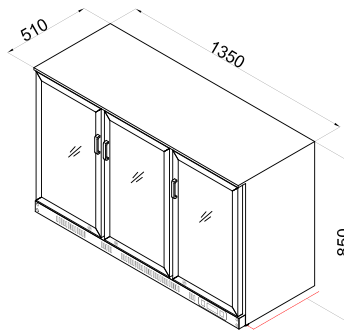

### Details

- Grade 304 stainless steel interior and exterior
- Digital temperature control and display
- Removable door gasket
- Lockable glass door
- 2 PVC coated grid shelves included
- 2 shelf brackets set included

### Specifications

Model	Exterior Dimensions WxDxH (mm)	Capacity in Litres	Power (W)	Voltage Supply	Frequency (Hz)	Temperature Range (°C)	Environmental Temperature (°C)	Mode of Refrigeration
SOFBC-3 SS	1350x510x850	300	330	220~240V   1PH	50/60	+2~+8	32	Built-in