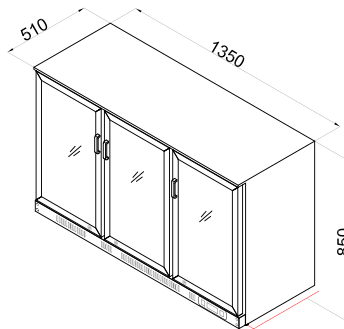

### Details

- Grade 304 stainless steel interior and exterior
- Digital temperature control and display
- Removable door gasket
- Lockable glass door
- 2 PVC coated grid shelves included
- 2 shelf brackets set included

### Specifications

Model	Exterior Dimensions WxDxH (mm)	Capacity in Litres	Power (W)	Voltage Supply	Frequency (Hz)	Temperature Range (°C)	Environmental Temperature (°C)	Mode of Refrigeration
SOFBC-3 BS	1350x510x850	300	330	220~240V   1PH	50/60	+2~+8	32	Built-in