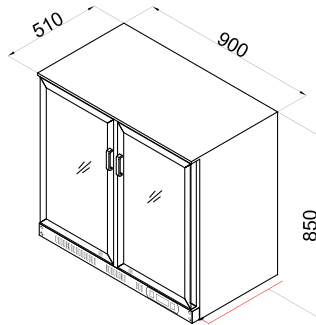

TWO DOOR BOTTLE COOLER

SOFBC-2 BS

Details

- Grade 304 stainless steel interior and exterior
- Digital temperature control and display
- Removable door gasket
- Lockable glass door
- 2 PVC coated grid shelves included
- 2 shelf brackets set included

Options

- Electrostatic Plating
- Solid Door

Specifications

Model	Exterior Dimensions WxDxH (mm)	Capacity in Litres	Power (W)	Voltage Supply	Frequency (Hz)	Temperature Range (°C)	Environmental Temperature (°C)	Mode of Refrigeration
SOFBC-2 BS	900x510x850	220	260	220~240V 1PH	50/60	+2~+8	32	Built-in