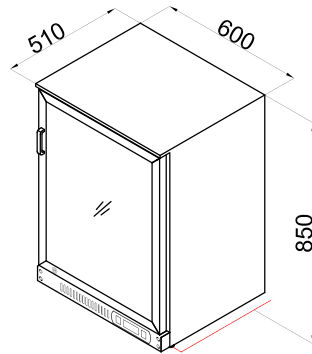

ONE DOOR BOTTLE COOLER

SOFBC-1 SS

Details

- Grade 304 stainless steel interior and exterior
- Digital temperature control and display
- Removable door gasket
- Lockable glass door
- 2 PVC coated grid shelves included
- 2 shelf brackets set included

Options

- Electrostatic Plating
- Solid Door

Specifications

Model	Exterior Dimensions WxDxH (mm)	Capacity in Litres	Power (W)	Voltage Supply	Frequency (Hz)	Temperature Range (°C)	Environmental Temperature (°C)	Mode of Refrigeration
SOFBC-1 SS	600x510x850	126	230	220~240V 1PH	50/60	+2~+8	32	Built-in