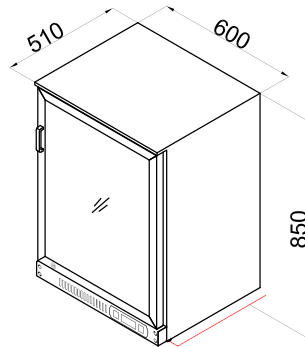

ONE DOOR BOTTLE COOLER

SOFBC-1 BS

Details

- Grade 304 stainless steel interior and exterior
- Digital temperature control and display
- Removable door gasket
- Lockable glass door
- 2 PVC coated grid shelves included
- 2 shelf brackets set included

Options

- Electrostatic Plating
- Solid Door

Specifications

Model	Exterior Dimensions WxDxH (mm)	Capacity in Litres	Power (W)	Voltage Supply	Frequency (Hz)	Temperature Range (°C)	Environmental Temperature (°C)	Mode of Refrigeration
SOFBC-1 BS	600x510x850	126	230	220~240V I PH	50/60	+2~+8	32	Built-in