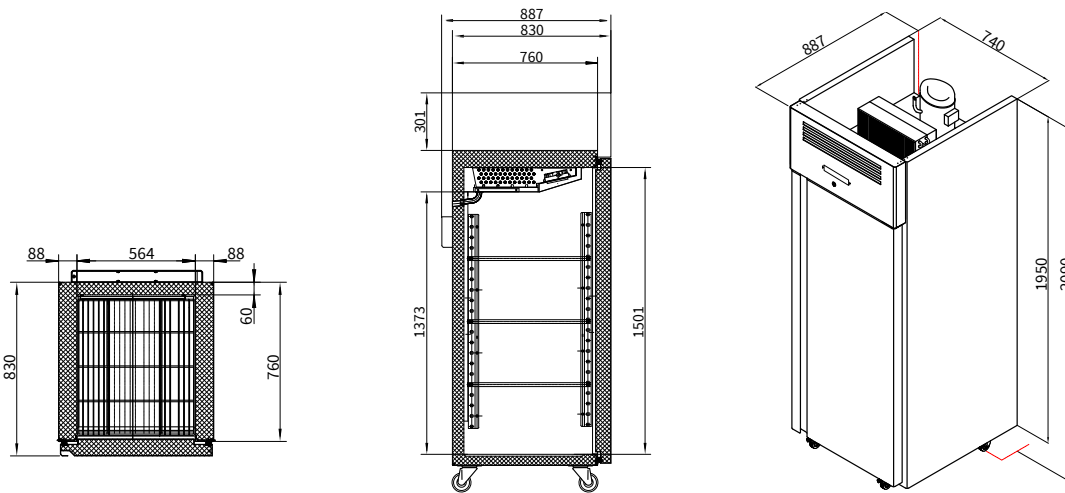

### Details

- Grade 304 stainless steel interior and exterior
- Digital temperature control and display
- Radius internal corners for easy cleaning
- Removable door gasket
- Lockable door
- Heavy duty brake and swivel caster wheels
- 3 PVC coated grid shelves included
- 3 shelf brackets included
- Fits 2 x 1/1 GN containers on each shelf (GN excluded)

### Specifications

Model	Exterior Dimensions WxDxH (mm)	Capacity in Litres	Power (W)	Voltage Supply	Frequency (Hz)	Temperature Range (°C)	Environmental Temperature (°C)	Refrigerant	Mode of Refrigeration
SOFUP-585	740x887x2090	580	350	220~240V   1PH	50/60	-2~+8	43	R134a	Built-in